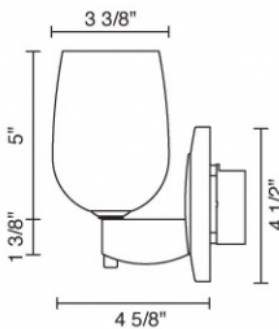

Job Name:

Contact:

Fixture Type:

Part Number:

QUEENY LED SCONCE

Description:

The elegant Queeny LED wall sconce comes with a 3 Watt LED that may be mounted as an up-light or a down light. The metal canopy and stem is available in bronze, polished chrome, and matte chrome plating. 3 Watt LED and driver is included.

Part Numbers:

- | | |
|----------|--------------------------------------|
| 102321bz | bronze, red glass |
| 102321ch | chrome, red glass |
| 102321mc | matte chrome, red glass |
| 102322bz | bronze, apricot glass |
| 102322ch | chrome, apricot glass |
| 102322mc | matte chrome, apricot glass |
| 102323bz | bronze, brown textured glass |
| 102323ch | chrome, brown textured glass |
| 102323mc | matte chrome, brown textured glass |
| 102324bz | bronze, white glass |
| 102324ch | chrome, white glass |
| 102324mc | matte chrome, white glass |
| 102325bz | bronze, black glass |
| 102325ch | chrome, black glass |
| 102325mc | matte chrome, black glass |
| 102370bz | bronze, black textured glass |
| 102370ch | chrome, black textured glass |
| 102370mc | matte chrome, black textured glass |
| 102371bz | bronze, apricot textured glass |
| 102371ch | chrome, apricot textured glass |
| 102371mc | matte chrome, apricot textured glass |
| 102372bz | bronze, white textured glass |
| 102372ch | chrome, white textured glass |
| 102372mc | matte chrome, white textured glass |
| 102373bz | bronze, merlot textured glass |
| 102373ch | chrome, merlot textured glass |
| 102373mc | matte chrome, merlot textured glass |