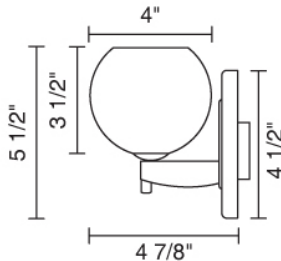

Job Name:

Contact:

Fixture Type:

Part Number:

BOBO LED SCONCE

### Description:

The Bobo wall sconce comes with a 3 Watt LED that may be mounted as an up-light or a down light. The metal canopy and stem is available in bronze, polished chrome, and matte chrome plating. 3 Watt LED and driver is included.

### Part Numbers:

<b>102915bz</b>	bronze, blue glass
<b>102915ch</b>	chrome, blue glass
<b>102915mc</b>	matte chrome, blue glass
<b>102917bz</b>	bronze, red glass
<b>102917ch</b>	chrome, red glass
<b>102917mc</b>	matte chrome, red glass