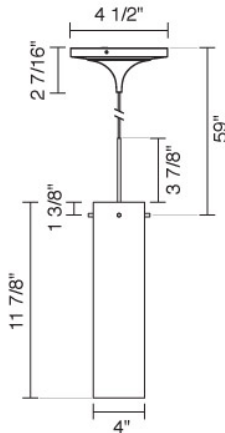

Job Name:

Contact:

Fixture Type:

Part Number:

TITAN 120

Description:

The Titan 120 line voltage pendant includes a 4" kiss mono-point canopy. Standard cable length of 59 inches can be easily adjusted in field or specified when ordering. Offered with GU24 or Edison E26 Medium Base.

Part Numbers:

110805bz/MP	bronze, GU24, white glass
110805bz/IN/MP	bronze, medium base, white glass
110805ch/MP	chrome, GU24, white glass
110805ch/IN/MP	chrome, medium base, white glass
110805mc/MP	matte chrome, GU24, white glass
110805mc/IN/MP	matte chrome, medium base, white glass
110806bz/MP	bronze, GU24, amber glass
110806bz/IN/MP	bronze, medium base, amber glass
110806ch/MP	chrome, GU24, amber glass
110806ch/IN/MP	chrome, medium base, amber glass
110806mc/MP	matte chrome, GU24, amber glass
110806mc/IN/MP	matte chrome, medium base, amber glass
110807bz/MP	bronze, GU24, blue glass
110807bz/IN/MP	bronze, medium base, blue glass
110807ch/MP	chrome, GU24, blue glass
110807ch/IN/MP	chrome, medium base, blue glass
110807mc/MP	matte chrome, GU24, blue glass
110807mc/IN/MP	matte chrome, medium base, blue glass

Technical Specs:

Energy Star

120VAC input

28W Maximum

GU24 socket

Energy Star Compliant

Suitable for dry locations only

Mount to 3" - 4" round J-box