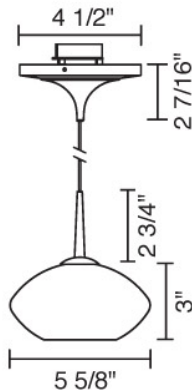

Job Name:

Contact:

Fixture Type:

Part Number:

PANDORA LED DOWN MP

Description:

The Pandora 3 Watt LED Pendant fixture includes a 4" kiss mono-point canopy with 3 Watt LED and driver. Standard Standard cable length of 59" can be adjusted in the field, or specified when ordering. Laguna LED pendant may also be specified with a 2" kiss mono-point canopy by adding /MP2 to the part number.

Part Numbers:

222855bz/MP	bronze, sapphire glass
222855ch/MP	chrome, sapphire glass
222855mc/MP	matte chrome, sapphire glass
222856bz/MP	bronze, garnet glass
222856ch/MP	chrome, garnet glass
222856mc/MP	matte chrome, garnet glass
222857bz/MP	bronze, emerald glass
222857ch/MP	chrome, emerald glass
222857mc/MP	matte chrome, emerald glass
222858bz/MP	bronze, opaline glass
222858ch/MP	chrome, opaline glass
222858mc/MP	matte chrome, opaline glass