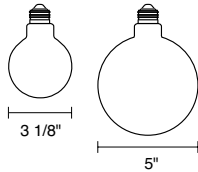

LED Globe Lamp

Ordering Codes
Follow the steps to specify your fixture,

example:

Ordering Code	Type	Base	Lumen	Wattage /EQV	MOL	MOD	CCT²
LMP-G4030022K1	G40	E26	300lm	3.5W / 60W	7.0"	5.0"	2200K
LMP-G2518022K1	G25	E26	180lm	2.0W / 40W	4.5"	3.15"	2200K