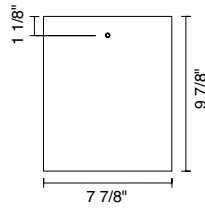

Light Source 110 - IN - line voltage (E26)

Performance

LED
CCT
CRI
LIFE

- lamp dependent

Technical Specs

Socket Listing

- medium E26 base socket
- ETLus Listed to UL1598, and UL1574 (Suitable for dry locations only)
- cETL Listed to CSA C22.2 #250.0 and #9.0

Mounting

4" Kiss Canopy

- 120VAC input
- 100W, 100VA (max 100W lamp)
- Dimmable (with compatible lamp)
- Mount to 3" - 4" round J-Box

Line Voltage Track

- 120VAC input
- 100W, 100VA (max 100W lamp)
- Dimmable (with compatible lamp)
- Connects to line voltage adapter (ECO, GEO, Zonyx)

Warranty

- 1 year limited fixture warranty

Made in the USA - meets the requirements of the Buy American provision within the ARRA