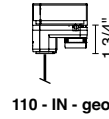

Light Source 110 - IN - line voltage (E26)

Performance

LED
CCT
CRI
LIFE

- lamp dependent

Technical Specs

Socket Listing

- medium E26 base socket
- ETLus Listed to UL1598, and UL1574 (Suitable for dry locations only)
- cETL Listed to CSA C22.2 #250.0 and #9.0

Mounting

4" Kiss Canopy

- 120VAC input
- 100W, 100VA (max 100W lamp)
- Dimmable (with compatible lamp)
- Mount to 3" - 4" round J-Box

Line Voltage Track

- 120VAC input
- 100W, 100VA (max 100W lamp)
- Dimmable (with compatible lamp)
- Connects to line voltage adapter (ECO, GEO, Zonyx)

Warranty

- 1 year limited fixture warranty

Made in the USA - meets the requirements of the Buy American provision within the ARRA