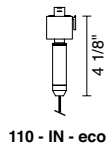

Light Source 110 - IN - line voltage (E26)

Performance

LED
CCT
CRI
LIFE

- lamp dependent

Technical Specs

Socket Listing

- medium E26 base socket
- ETLus Listed to UL1598, and UL1574 (Suitable for dry locations only)
- cETL Listed to CSA C22.2 #250.0 and #9.0

Mounting

4" Kiss Canopy

- 120VAC input
- 100W, 100VA (max 100W lamp)
- Dimmable (with compatible lamp)
- Mount to 3" - 4" round J-Box

Line Voltage Track

- 120VAC input
- 100W, 100VA (max 100W lamp)
- Dimmable (with compatible lamp)
- Connects to line voltage adapter (ECO, GEO, Zonyx)

Warranty

- 1 year limited fixture warranty

Made in the USA - meets the requirements of the Buy American provision within the ARRA