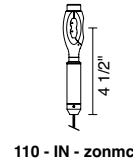

Light Source 110 - IN - line voltage (E26)

Performance

LED
CCT
CRI
LIFE

- lamp dependent

Technical Specs

Socket Listing

- medium E26 base socket
- ETLus Listed to UL1598, and UL1574 (Suitable for dry locations only)
- cETL Listed to CSA C22.2 #250.0 and #9.0

Mounting

4" Kiss Canopy

- 120VAC input
- 100W, 100VA (max 100W lamp)
- Dimmable (with compatible lamp)
- Mount to 3" - 4" round J-Box

Line Voltage Track

- 120VAC input
- 100W, 100VA (max 100W lamp)
- Dimmable (with compatible lamp)
- Connects to line voltage adapter (ECO, GEO, Zonyx)

Warranty

- 1 year limited fixture warranty

Made in the USA - meets the requirements of the Buy American provision within the ARRA