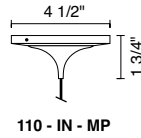

Light Source 110 - IN - line voltage (E26)

Performance

LED
CCT
CRI
LIFE

- lamp dependent

Technical Specs

Socket Listing

- medium E26 base socket
- ETLus Listed to UL1598, and UL1574 (Suitable for dry locations only)
- cETL Listed to CSA C22.2 #250.0 and #9.0

Mounting

4" Kiss Canopy

- 120VAC input
- 100W, 100VA (max 100W lamp)
- Dimmable (with compatible lamp)
- Mount to 3" - 4" round J-Box

Line Voltage Track

- 120VAC input
- 100W, 100VA (max 100W lamp)
- Dimmable (with compatible lamp)
- Connects to line voltage adapter (ECO, GEO, Zonyx)

Warranty

- 1 year limited fixture warranty

Made in the USA - meets the requirements of the Buy American provision within the ARRA