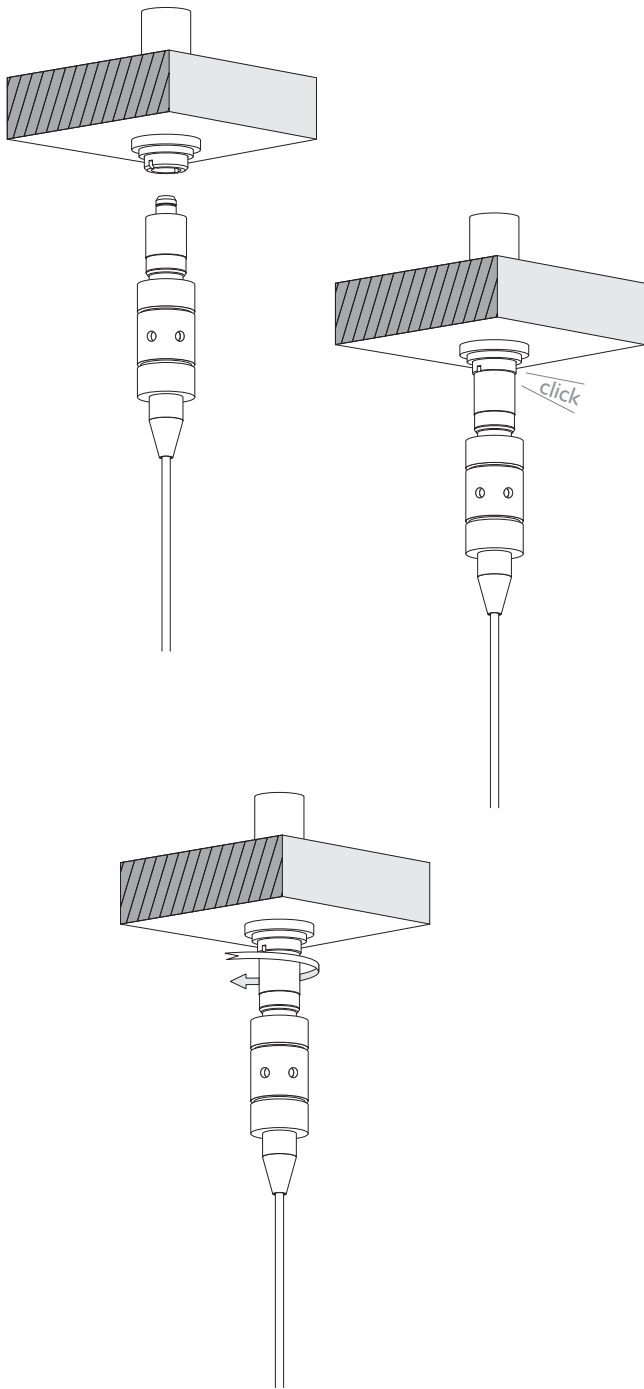

LED PENDANTS

SILVA LED DOWN
222 711(bz,ch,mc)
222 712(bz,ch,mc)
222 713(bz,ch,mc)
222 714(bz,ch,mc)
222 715(bz,ch,mc)
222 716(bz,ch,mc)

JAS LED DOWN
222 912(bz,mc)/am
222 912(bz,mc)/bl
222 912(bz,mc)/wh

BELLA LED DOWN
222 091(bz,ch,mc)
222 092(bz,ch,mc)
222 094(bz,ch,mc)
222 096(bz,ch,mc)
222 099(bz,ch,mc)

SIERRA LED DOWN
222 114bz
222 114ch
222 114mc

CIRO MINI LED DOWN
222 830(bz,ch,mc)
222 831(bz,ch,mc)
222 832(bz,ch,mc)
222 833(bz,ch,mc)

LED PENDANTS

TECHNICAL SPECIFICATIONS

Description: Pendant fixture with coax cable and plug
Design: Bruck-Team
Lamp: 3 Watt LED

CONTENTS OF DELIVERY

fixture complete

IMPORTANT SAFETY INSTRUCTIONS

1. Save these instructions and refer to them when additions to or changes to the fixture are made.
2. KEEP THIS INSTRUCTION AND REFER TO THEM WHEN ADDING ADDITIONAL FIXTURES, MODIFICATIONS, OR SERVICES ARE MADE.
3. THIS PRODUCT MUST BE INSTALLED BY A PERSON FAMILIAR WITH THE CONSTRUCTION AND OPERATION OF THE PRODUCT AND THE HAZARDS INVOLVED, IN ACCORDANCE WITH THE APPLICABLE NEC CODE.
4. Do not install this fixture in damp or wet locations.
5. CAUTION - Do not install any fixture assembly closer than 6 inches from any curtain, or similar combustible material. Turn off power prior to any work on the systems. Warranty is void in case of unauthorized modifications and/ or improper use.

READ ALL OF THESE INSTRUCTIONS BEFORE INSTALLATION

INSTALLATION INSTRUCTIONS

NOTE

Fixture cannot be shortened in the field.

INSTRUCTIONS FOR USE

- Mount the fixture to the canopy or adaptor by plugging in the Uni-Plug. The Uni-Plug will 'click' when properly inserted. Turn the retaining collar to complete the installation (see diagram).