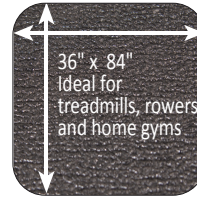

## FOLD-TO-FIT EQUIPMENT MAT

- Place under equipment to protect carpet and floors
- Non-slip pebble textured surface is easily cleaned
- Size: 3' wide x 7' long
- Divided into seven 12" folds
- 1/4" thick closed cell foam material

Assembled dimensions: 25" tall x 36" long x 84" wide