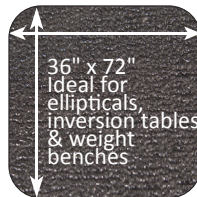

## FOLD-TO-FIT EQUIPMENT MAT

- Place under equipment to protect carpet and floors
- Non-slip pebble textured surface is easily cleaned
- Size: 3' wide x 7' long
- Divided into seven 12" folds
- 1/4" thick closed cell foam material

Assembled dimensions: 25" tall x 36" long x 84" wide