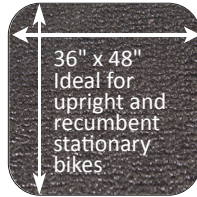

## FOLD-TO-FIT EQUIPMENT MAT

- Place under equipment to protect carpet and floors
- Non-slip pebble textured surface is easily cleaned
- Size: 3' wide x 7' long
- Divided into seven 12" folds
- 1/4" thick closed cell foam material

Assembled dimensions: 25" tall x 36" long x 84" wide