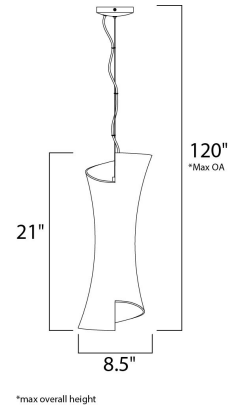

Product Specifications for E20419-09

Job Name:	Job Type:
Quantity:	Comments:

E20419-09
Conico 1-Light Pendant

Finish
Satin Nickel

Glass/Shade
Opal White

Product Category
Single Pendant

Lamping

Number of Bulb(s)	1
Light Type	Incandescent
Bulb Type	MB
Max Bulb Wattage	100
Max Fixture Wattage	100
Rated Life	±2,500 Hours
Rated Lumens	±1,150
Color Temp	±2,700 K
Bulb(s) Included	No
Light Up/Down	N/A
Beam Spread	N/A
CRI	N/A
Photo Cell Included	N/A
Ballast/Driver/Transformer	No
Dimmable	Standard

Measurements

Width	8.50"
Height	21.00"
Length	N/A
Extension	N/A
Back Plate Width	N/A
Back Plate Height	N/A
HCO	N/A
Min Overall Height	48.00"
Max Overall Height	120.00"
Hanging Weight	7.92 lb(s)
Height Adjustable	N/A
Slope	120°
Chain Length	N/A
Wire Length	142.00"
Canopy Width	N/A
Canopy Height	N/A
Canopy Length	N/A

Shipping

Carton Weight	8.50 lb(s)
Carton Width	11.88"
Carton Height	12.75"
Carton Length	25.25"
Carton Cubic Feet	N/A
Master Pack	1
Master Pack Weight	N/A
Master Pack Width	N/A
Master Pack Height	N/A
Master Pack Length	N/A
Master Cubic Feet	N/A
UPS Shippable	Yes