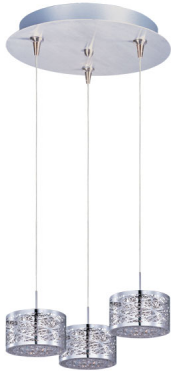

Product Specifications for E94645-10PC

Job Name:	Job Type:
Quantity:	Comments:

E94645-10PC
Inca 3-Light RapidJack Pendant and Canopy

Finish
 Satin Nickel

Glass/Shade

Product Category
 Multi-Light Pendant

Lamping

Number of Bulb(s)	3
Light Type	Xenon
Bulb Type	12V GY6.35 T4
Max Bulb Wattage	50
Max Fixture Wattage	150
Rated Life	±2,000 Hours
Rated Lumens	±2,250
Color Temp	±2,900 K
Bulb(s) Included	Yes
Light Up/Down	N/A
Beam Spread	N/A
CRI	N/A
Photo Cell Included	N/A
Ballast/Driver/Transformer	Yes
Dimmable	Low-Voltage

Measurements

Width	11.75"
Height	4.00"
Length	N/A
Extension	N/A
Back Plate Width	N/A
Back Plate Height	N/A
HCO	N/A
Min Overall Height	N/A
Max Overall Height	125.25"
Hanging Weight	N/A
Height Adjustable	Yes
Slope	N/A
Chain Length	N/A
Wire Length	180.00"
Canopy Width	11.8"
Canopy Height	1.3"
Canopy Length	