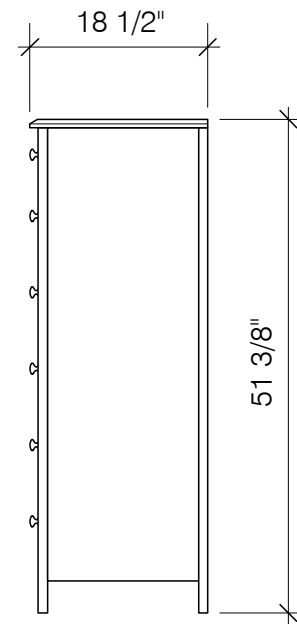

FRONT VIEW

SIDE VIEW

Box Dimensions					Box Weight			
	H	W	L	m3	Net	Gross		
Lingerie Chest	mm	1365	520	680	0.483 m3	Kg	18.5	21
	inches	53.7	20.5	26.8	17.05 cu.ft.	lbs	41	46

Assembled Product and Carton Dimensions\*