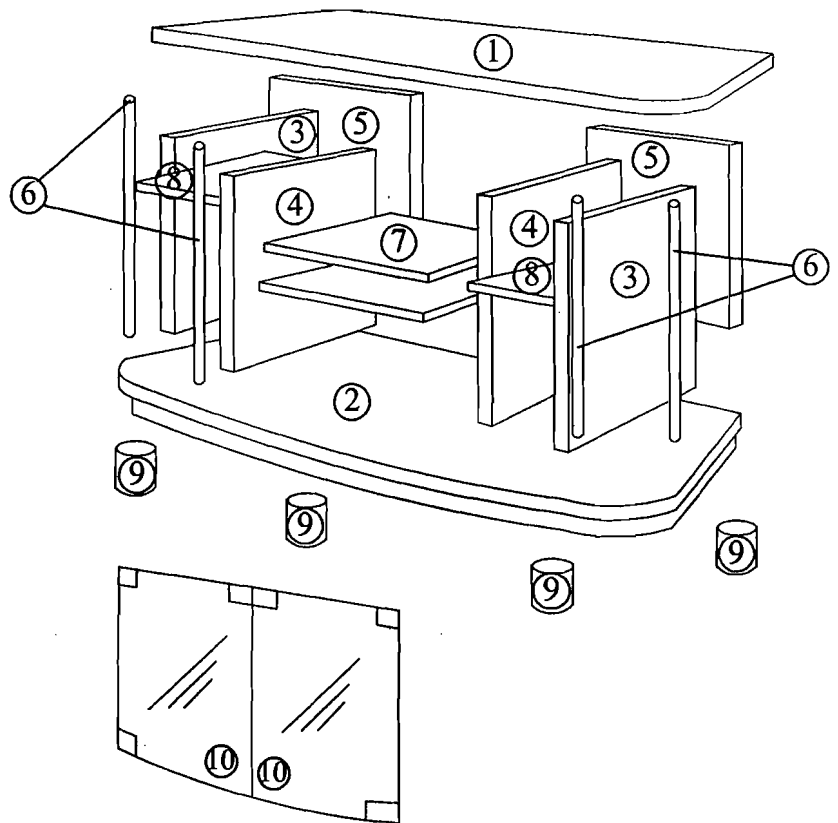

Model Number **242605**
Packing Code

It is important that you retain the model number and the packing code along with the original receipt of purchase for future reference!

DELUXE TV STAND

ASSEMBLY INSTRUCTIONS

Model : 242605

①	47.2" x 21.7" x 0.7"	x1
②	47.2" x 21.7" x 0.7"	x1
③	18.3" x 14.2" x 0.6"	x2
④	18.3" x 16.9" x 0.6"	x2
⑤	18.3" x 7.9" x 0.6"	x2
⑥	18.7" x 0.6"	x4
⑦	18.9" x 15.2" x 0.5"	x2
⑧	5.9" x 13.4" x 0.5"	x2
⑨	1.6" x 2.4"	x6
⑩	17.9" x 9.4" x 0.2"	x2