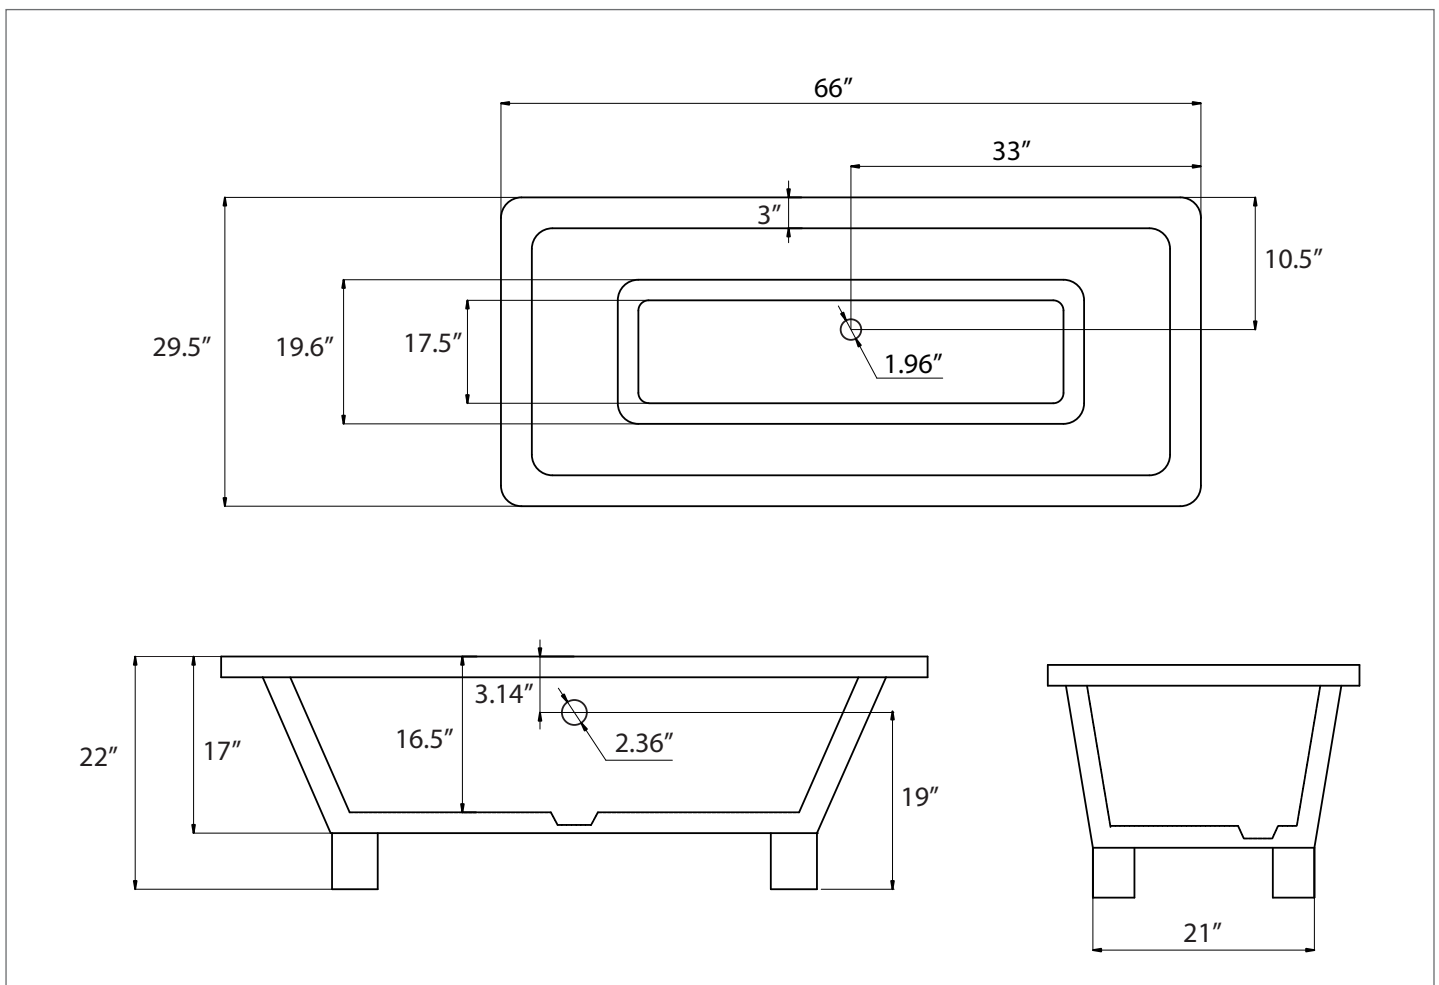

Warranty

Limited 25 year warranty to the original consumer purchaser covering defects in material and workmanship on tubs and bases. 5 Year limited finish warranty on tub feet and wooden components. See complete warranty statement for details