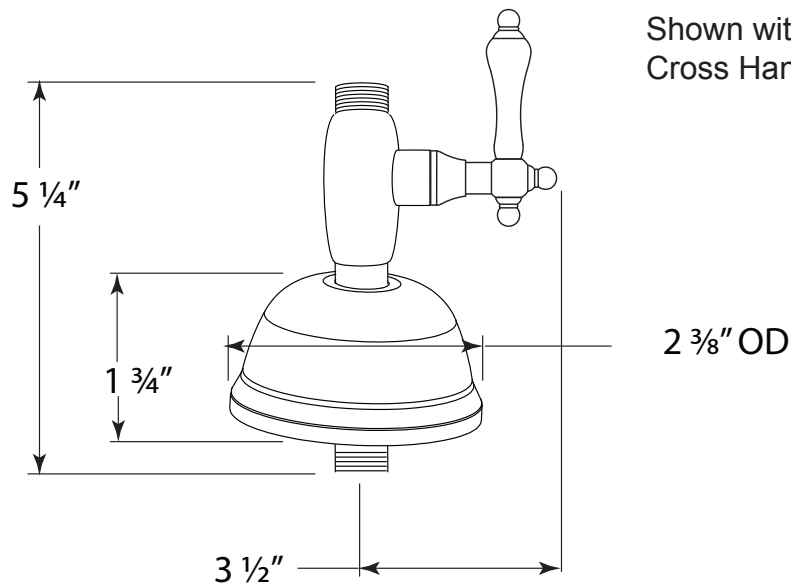

Features/ Technical Information

- 1/2" NPT Inlet
- 1/2" IPT Outlet

Shown with T-HLVR Lever Handle
Cross Handle T-HCRS Available

Specified Models:

Model No.	Product Description
U-DVLV	Straight Stop Valve

Finish Codes:

* Stop Valve Series Finish Codes	
(Add to base model number, Example: U-DVLV-PC)	
Polished Chrome	PC
Satin Nickel	SN
Millennium Brass	MB#
Oil Rubbed Bronze	ORB#
	# = PVD Finish

Giagni reserves the right to make specification and pricing changes without notice or obligation, and to change or discontinue models and finishes.
All rights reserved. © Giagni 2008