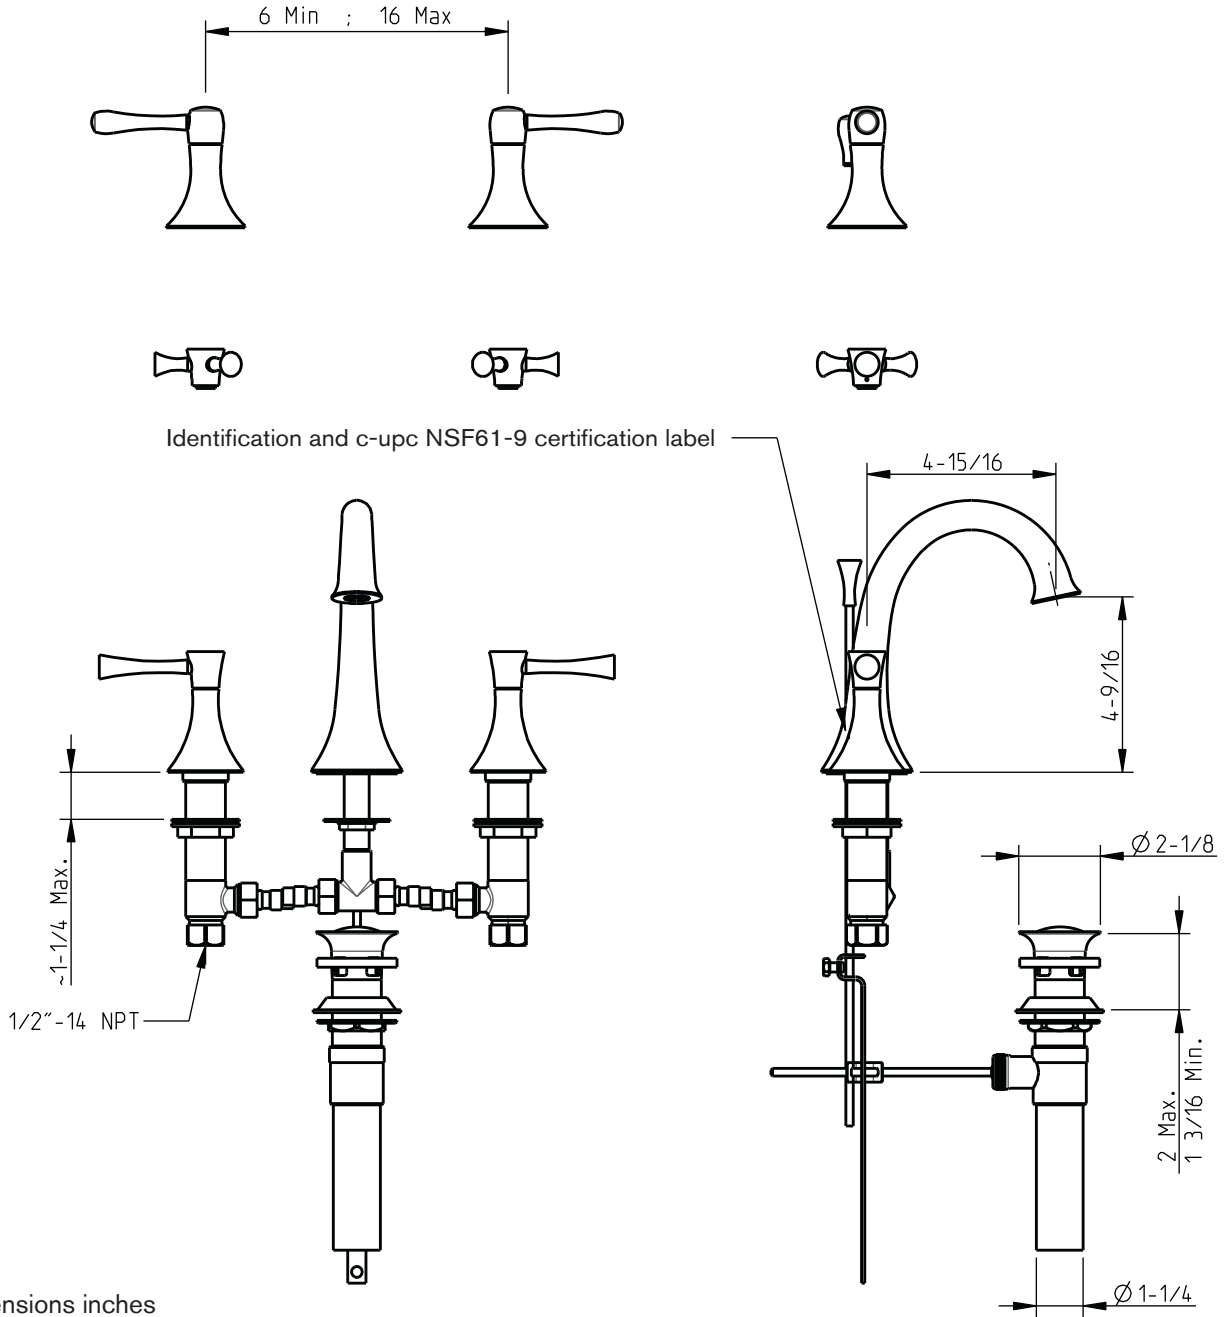

## Widespread lavatory

technical specifications  
 note: xxx represent different finishes

code: 244 150 xxx  
 245 150 xxx  
 246 150 xxx

www.cifial.pt | cifial@cifial.pt  
 cifial@cifial.es  
 www.cifial.co.uk | sales@cifial.co.uk  
 www.cifialusa.com