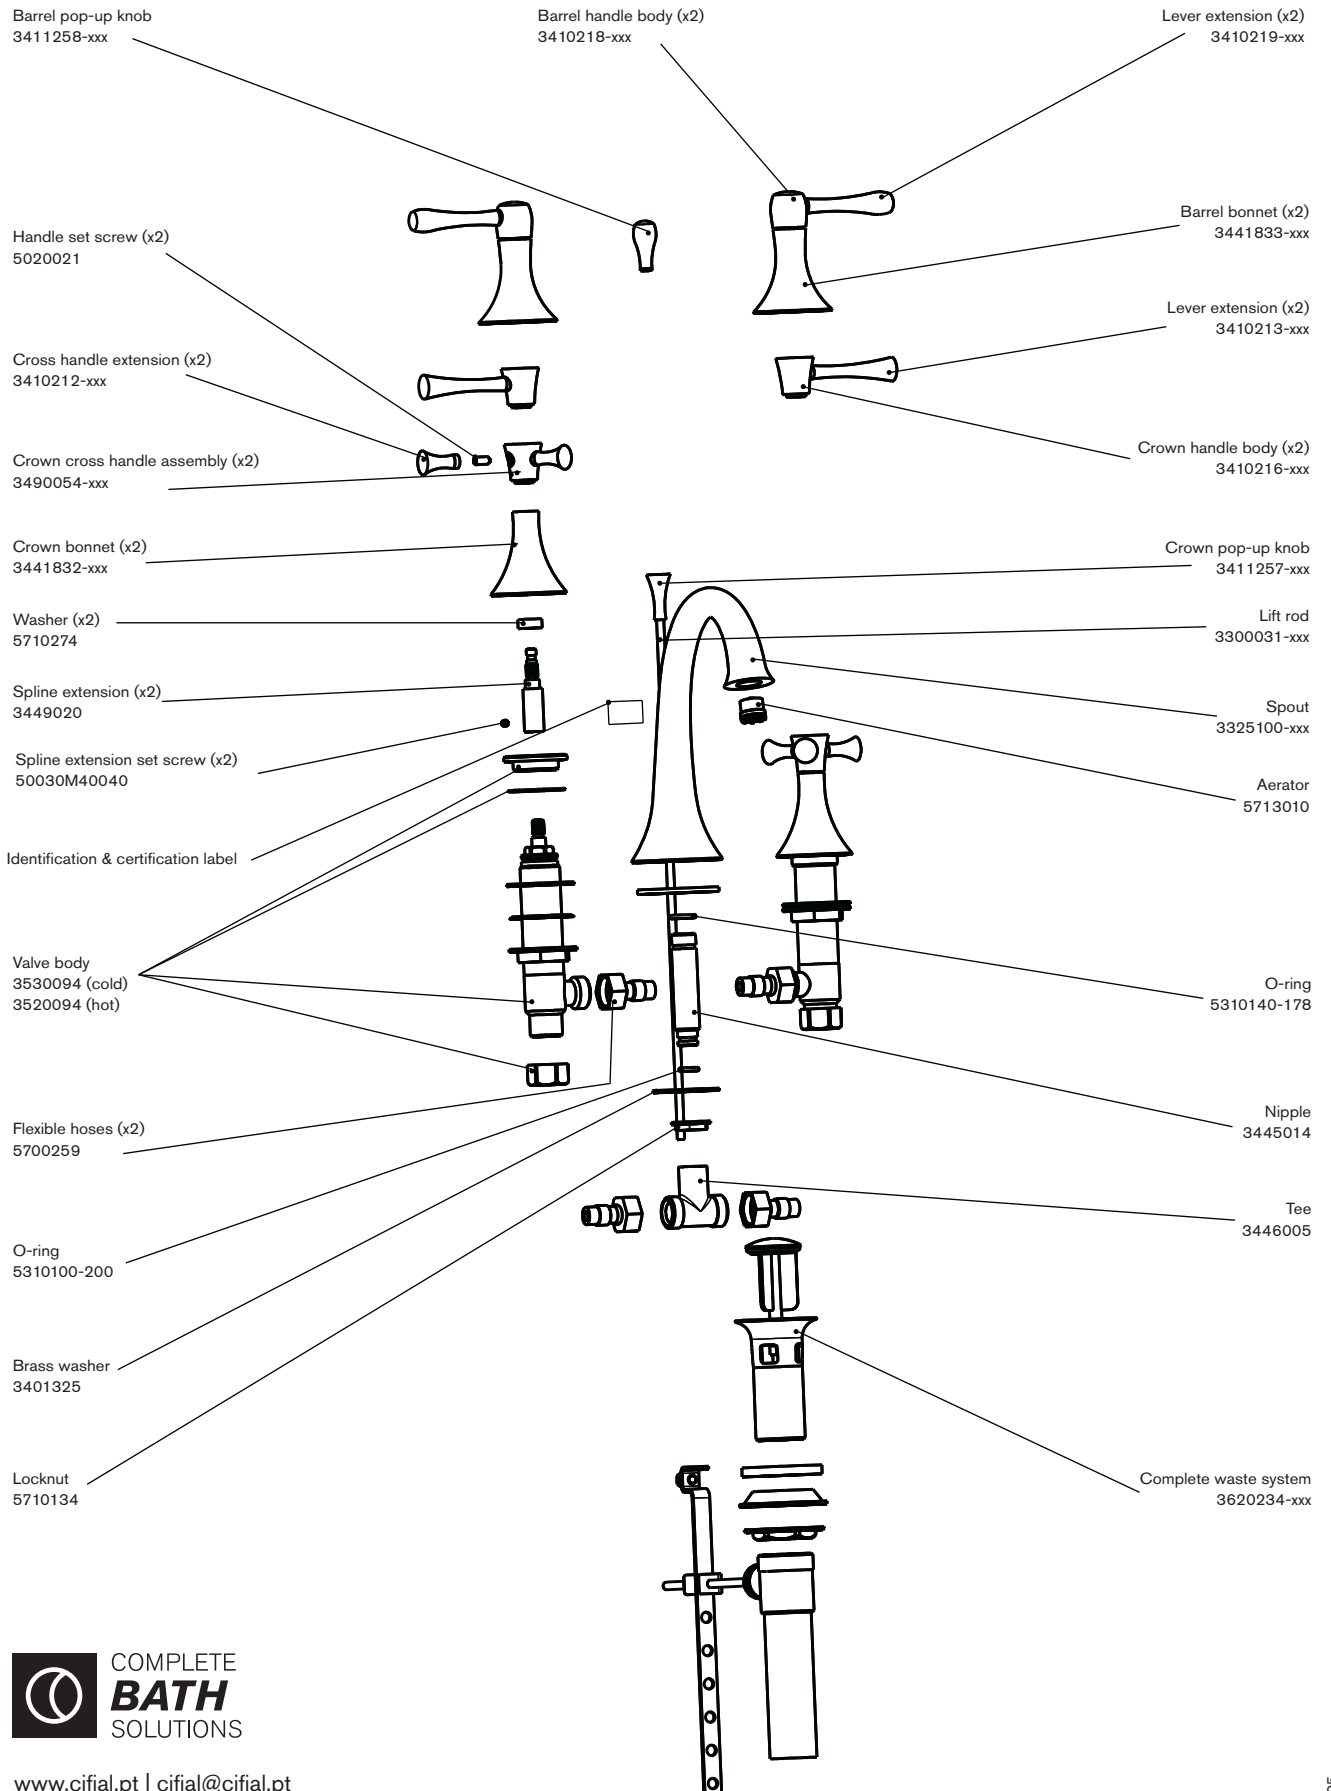

# Brookhaven

## Widespread lavatory

technical specifications  
 note: xxx represent different finishes

code: 244 150 xxx  
 245 150 xxx  
 246 150 xxx

www.cifial.pt | cifial@cifial.pt  
 cifial@cifial.es  
 www.cifial.co.uk | sales@cifial.co.uk  
 www.cifialusa.com