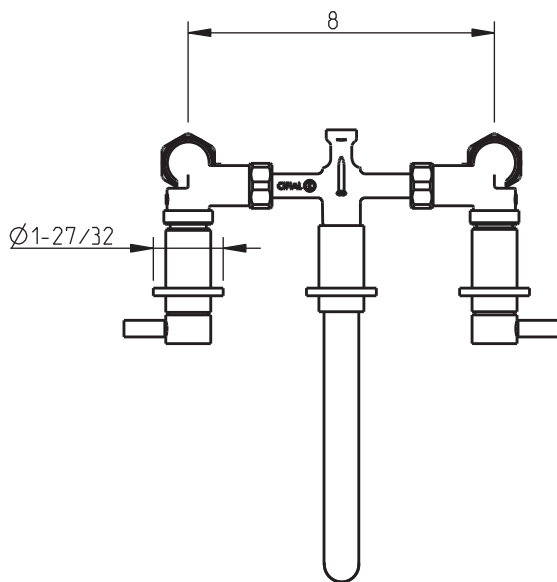

TECHNICAL SPECIFICATIONS

Techno

3 Hole wall mount lavatory

code | 221 156 xxx
222 156 xxx

identification and c-UPC NSF61-9 certification label

5663740
983TB014W01

PLUMBING

dimensions inches

5663740
983TB014W01

Note: xxx represent different finishes.

	625	620
A	5713110	346009-620 5C02043 5C03039