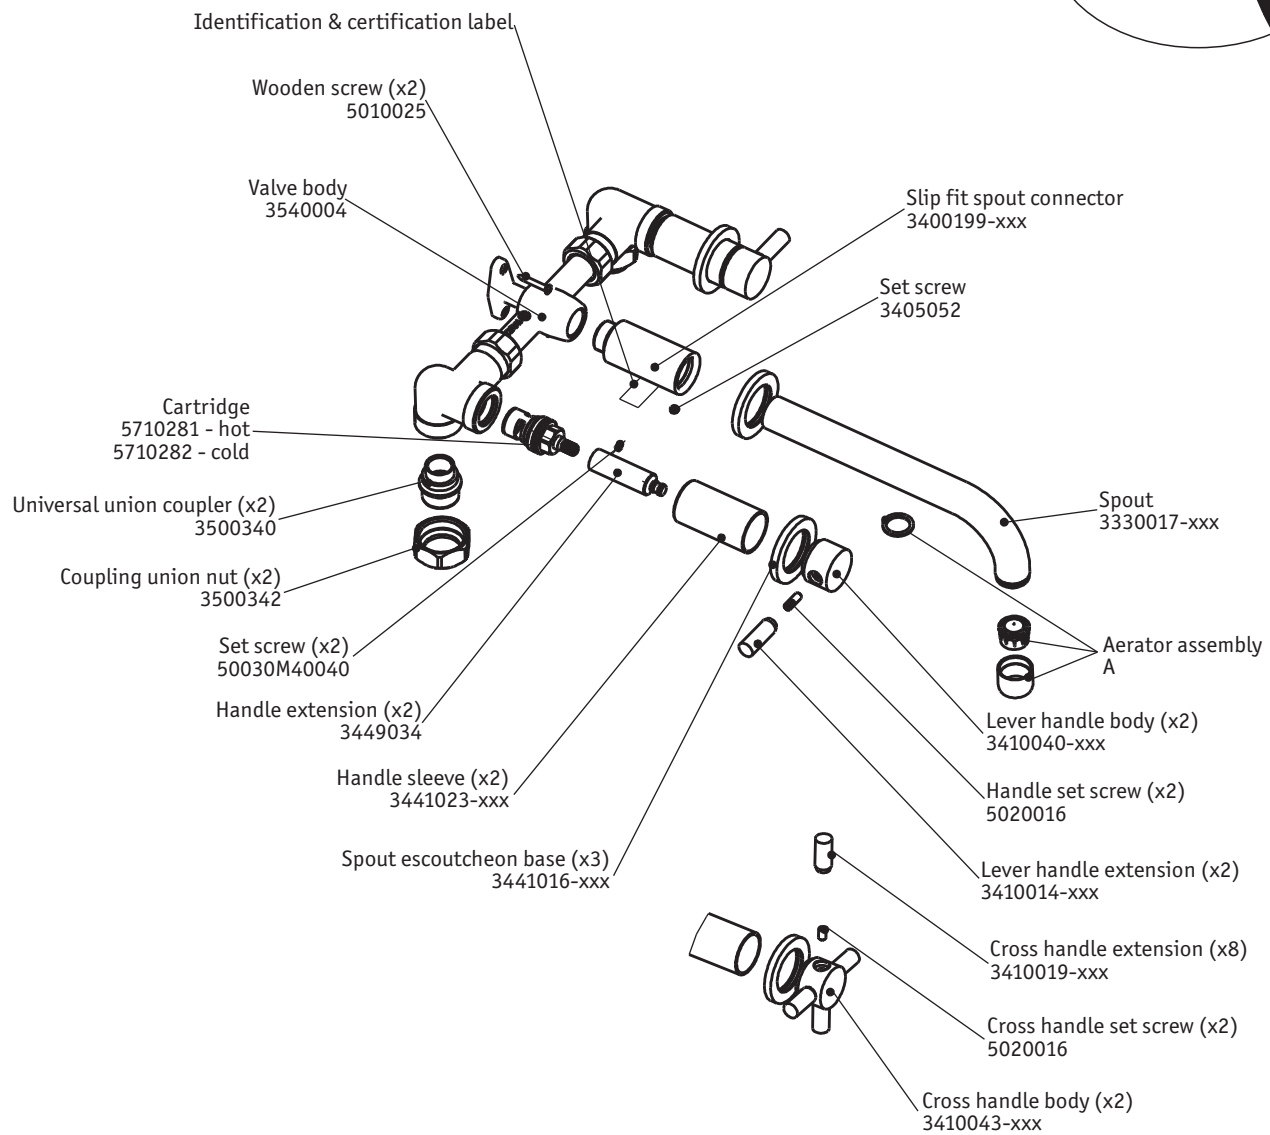

TECHNICAL SPECIFICATIONS

Techno

3 Hole wall mount lavatory

code | 221 156 xxx
222 156 xxx

identification and c-UPC NSF61-9 certification label

5663740
983TB014W01

PLUMBING

dimensions inches

5663740
983TB014W01

Note: xxx represent different finishes.

	625	620
A	5713110	346009-620 5C02043 5C03039