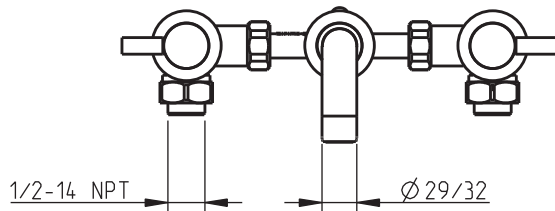

TECHNICAL SPECIFICATIONS

Techno

3 Hole wall mount lavatory

code | 221 156 xxx
222 156 xxx

identification and c-UPC NSF61-9 certification label

5663740
983TB014W01

PLUMBING

dimensions inches