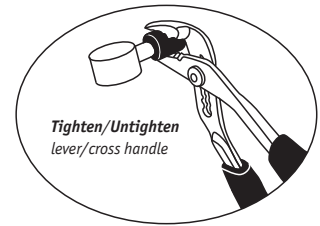

5663740
983TB014W01

Note: xxx represent different finishes.

	625	620
A	5713110	346009-620 5C02043 5C03039