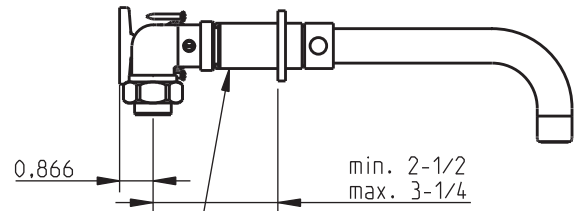

TECHNICAL SPECIFICATIONS

Techno

3 Hole wall mount lavatory

code | 221 156 xxx
222 156 xxx

identification and c-UPC NSF61-9 certification label

5663740
983TB014W01

PLUMBING

dimensions inches