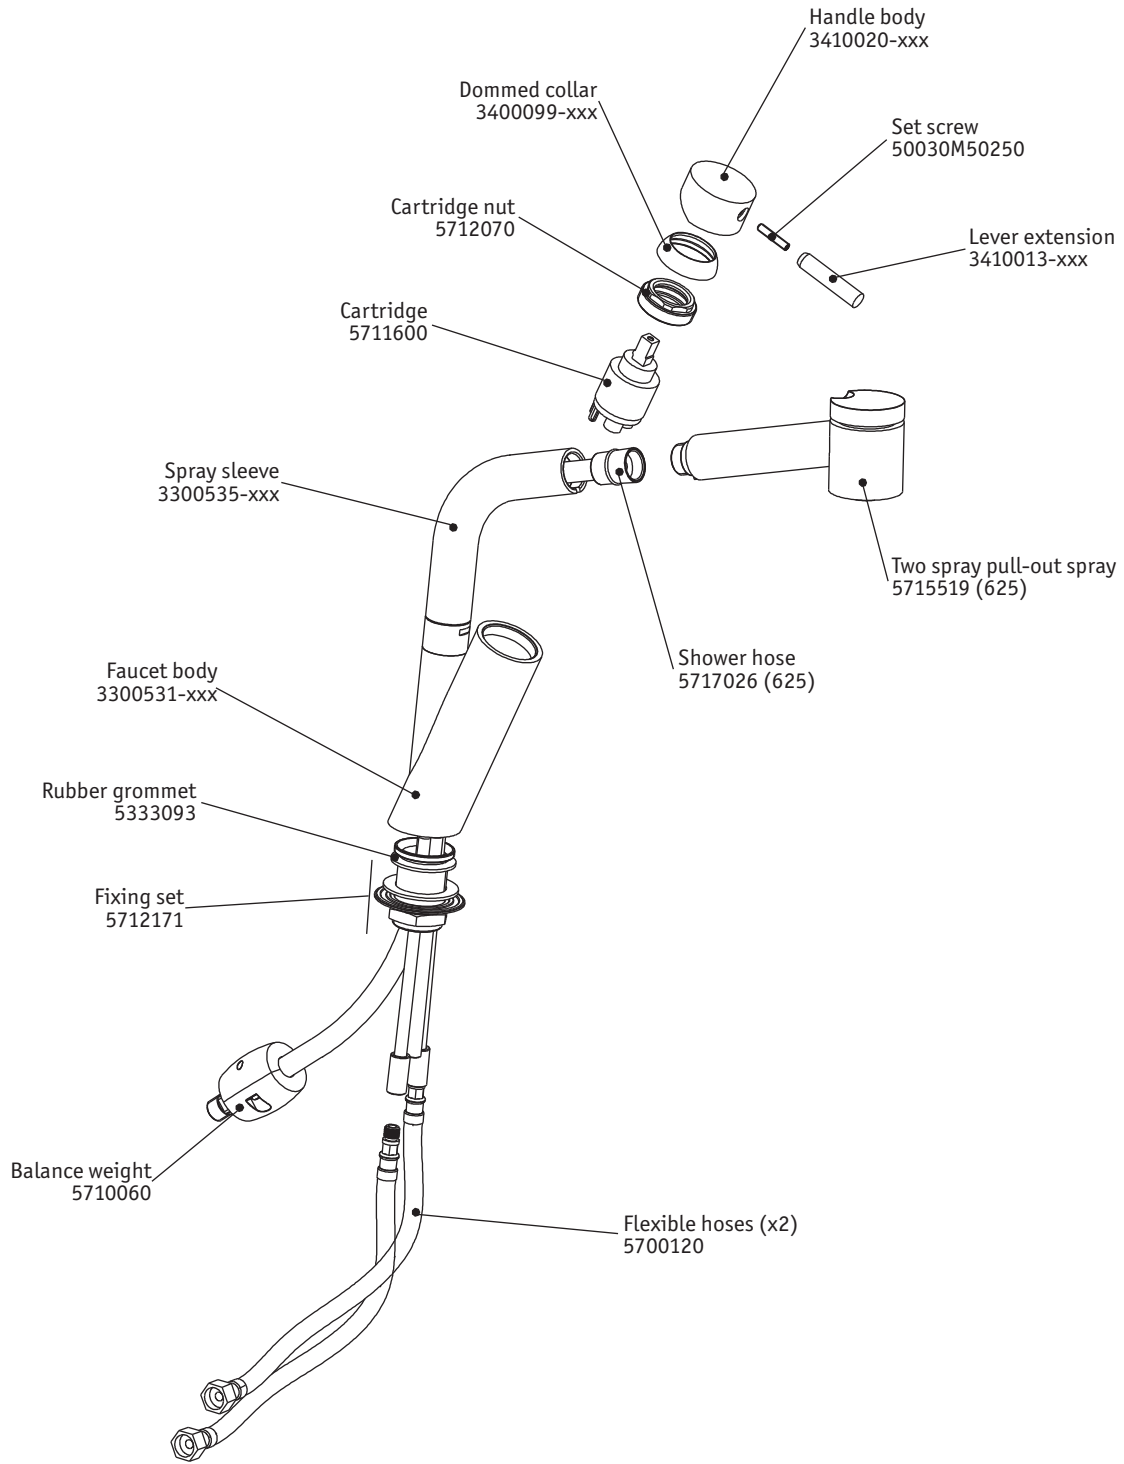

5663745
983TH027W02

Note: xxx represent different finishes.