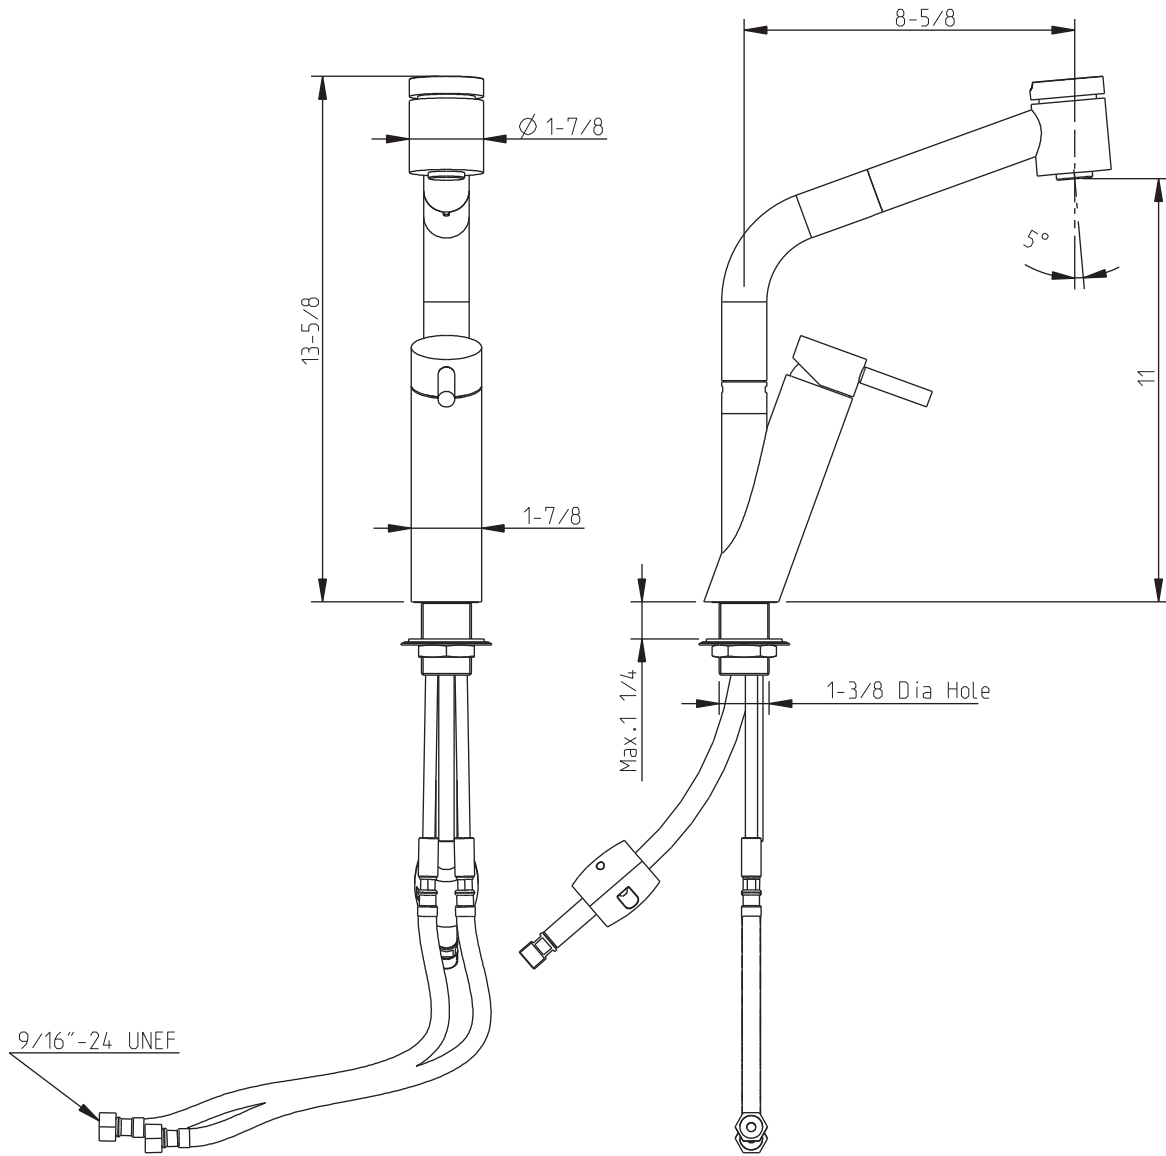

## Techno

Kitchen faucet with pull-out spray

code | 221 145 xxx

### Two spray pull-out spray instructions:

Knob diverter built-in:

1. Aerator spray,
2. Click the knob: clean rain veggie spray,
3. Twist with a flick of your finger: release to position 1 - or automatic return to position below 0,4 bars of pressure.

dimensions inches