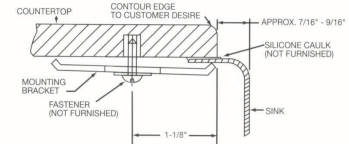

**Retangle Bar Sink**

Opella Model # 13204.xxx

- Length: 17"
- Width: 15"
- Depth: 7"
- 18/8.5 Stainless Steel
- 3-1/2" Drain Opening
- Undermount or Drop-In

**DIMENSIONS**

- Length: 17"
- Width: 15"
- Depth: 7"

NOTE: Dimensions may vary +/-1/2" and are subject to change or cancellation.

Primary dimensions are provided in Imperial measurements, transposition to millimeters is the sole responsibility of the installer. Dimensions for Location of Supply are Suggested.