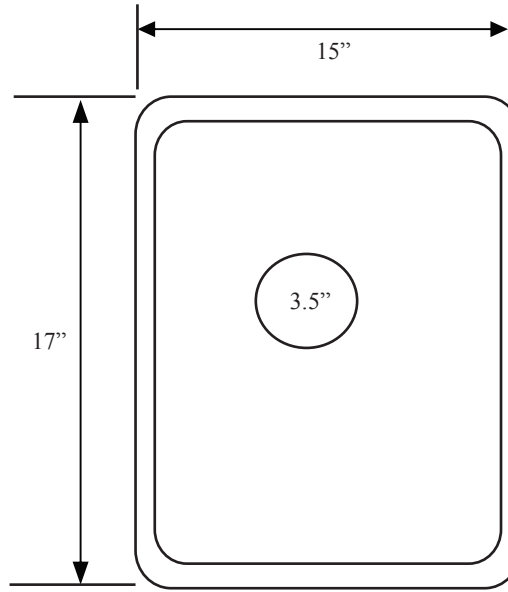

Opella, LLC  
 2701 Vista Parkway, Suite A-7  
 West Palm Beach, FL 33411  
 (772) 919-7905 Fax: (561) 640-3586

**Product**  
**Specification/Cut Sheet**  
**13204.xxx - Retangle Bar Sink**

The following guideline provides the only type of installation recommended by Opella, LLC.

**Retangle Bar Sink**

Opella Model # 13204.xxx

- Length: 17"
- Width: 15"
- Depth: 7"
- 18/8.5 Stainless Steel
- 3-1/2" Drain Opening
- Undermount or Drop-In

**DIMENSIONS**

- Length: 17"
- Width: 15"
- Depth: 7"

NOTE: Dimensions may vary +/-1/2" and are subject to change or cancellation.

Primary dimensions are provided in Imperial measurements, transposition to millimeters is the sole responsibility of the installer. Dimensions for Location of Supply are Suggested.