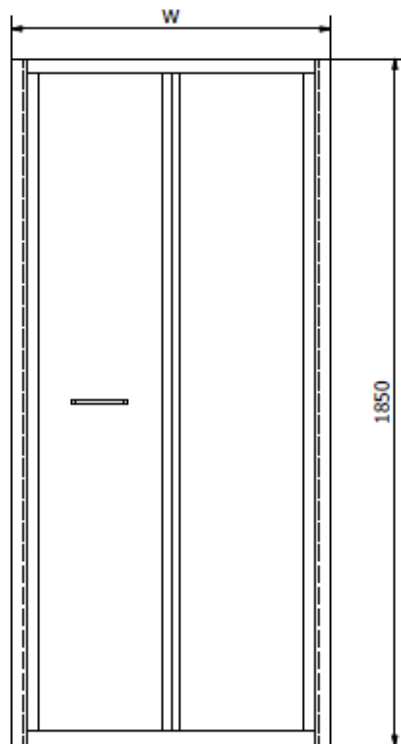

## BI-FOLD DOORS

### Barcode:

BFD70	700mm Bi-Fold Door - 4mm Glass	5041003001002
BFD76	760mm Bi-Fold Door - 4mm Glass	5041003101009
BFD80	800mm Bi-Fold Door - 4mm Glass	5041003201006
BFD90	900mm Bi-Fold Door - 4mm Glass	5041003301003

### Line Drawing

Description	Adjustment	W - Width
BFD70	645 / 690	645
BFD76	705 / 750	705
BFD80	745 / 790	745
BFD90	845 / 890	845