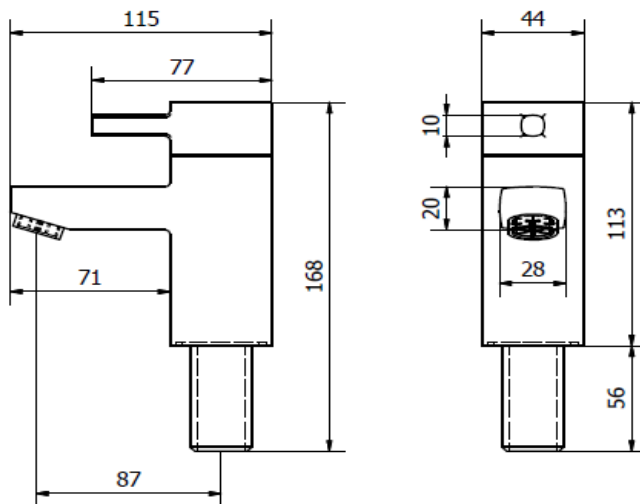

NER005 - NERO BATH TAPS

ILLUSTRATION: Nero Bath Taps
BAR CODE : O902076
COLOUR: CHROME
WIEIGHT:
NET = 1.100KG
GROSS = 1.593KG
STANDARDS : BS EN 200
NOTES:
FLOW RATES

0.1 BAR L.P 1	0.2 BAR L.P 2	0.5 BAR M.P	1.0 BAR H.P 1	2.0 BAR H.P 2	3.0 BAR H.P 3
13.2 L/M	13.8 L/M	14.6 L/M	16.4 L/M	26.6 L/,M	33.2 L/M

LINE DRAWING

PACKAGING DETAILS

INDIVIDUAL BOX SIZE (CM)	WEIGHTS (KG)	PRODUCTS PER CARTON	CARTON SIZE	CARTON WEIGHT COMPLETE
22.5*14.5*9	1.593	10	46*38*20	18.4