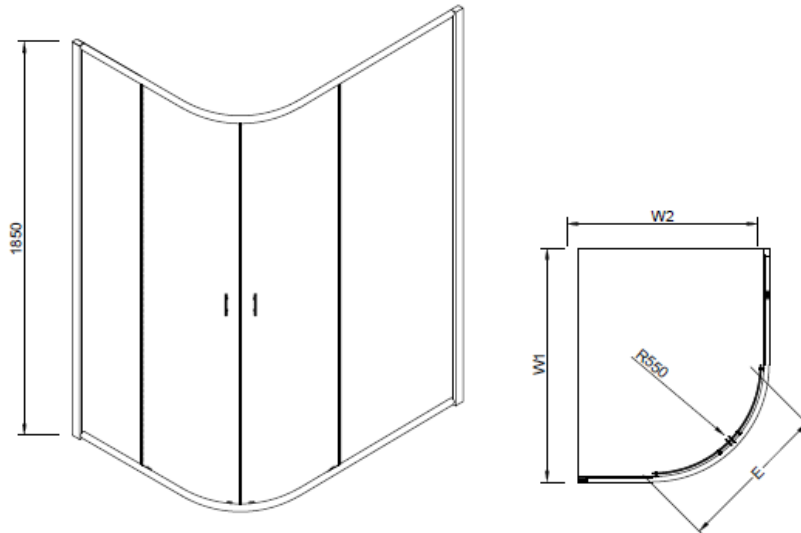

QUADRANT SHOWER ENCLOSURES – 6MM GLASS

Barcode:

DL9Q	Quad 900X900 6mm	5042203401005
DL8Q	Quad 800X800 6mm	5042203501002
DL129Q	Off Set Quad 1200X900 6mm	5042203601009
DL128Q	Off Set Quad 1200X800 6mm	5042203701006
DL976Q	Off Set Quad 900X760 6mm	5042203801003
DL108Q	Off Set Quad 1000X800 6mm	5042203901000

Standards:

EN 12150 – Toughened Glass

BS EN 14428 – Shower Enclosure

Notes: Supplied with Seals, Fixings and Fittings

Line Drawing

Code	Description	Adjustment	W1 - Width	W2 - Width	E - Entry
DL8Q	800x800 Quadrant Enc	740 / 790	800	800	530
DL9Q	900x900 Quadrant Enc	840 / 890	900	900	530
DL976Q	900x760 Offset Quadrant	840 - 700 / 890 - 750	900	760	530
DL108Q	1000x800 Offset Quadrant	950 - 740 / 990 - 790	1000	800	530
DL128Q	1200x800 Offset Quadrant	1140 - 740 / 1190 - 790	1200	800	530
DL129Q	1200x900 Offset Quadrant	1140 - 840 / 1190 - 890	1200	900	530

Packaging Details

Code	Description	INDIVIDUAL BOX SIZES (CM)	WEIGHTS (KG)	PRODUCTS PER CARTON	CARTON SIZE	CARTON WEIGHT COMPLETE
DL129Q	Off Set Quad 1200X900 6mm	N/A	48	1	189*67*13	51
DL128Q	Off Set Quad 1200X800 6mm	N/A	46	1	189*70*13	49
DL9Q	Quad 900X900 6mm	N/A	40	1	190*42*13	42
DL8Q	Quad 800X800 6mm	N/A	35	1	190*37.5*13	37
DL976Q	Off Set Quad 900X760 6mm	N/A	37	1	190*40.5*12	39
DL108Q	Off Set Quad 1000X800 6mm	N/A	40	1	190*50.5*12	42