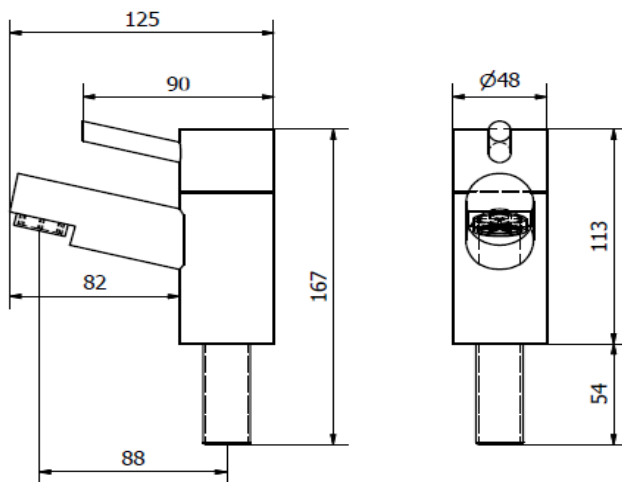

DAL007 - NERO BATH TAPS

ILLUSTRATION: Dalton Bath Taps
BAR CODE : O902078
COLOUR: CHROME
WIEGHT:
NET = 1.100KG
GROSS = 1.718KG
STANDARDS : BS EN 200
NOTES:
FLOW RATES

0.1 BAR L.P 1	0.2 BAR L.P 2	0.5 BAR M.P	1.0 BAR H.P 1	2.0 BAR H.P 2	3.0 BAR H.P 3
10.2 L/M	11.1 L/M	12.8 L/M	14 L/M	21 L/M	28 L/M

LINE DRAWING

PACKAGING DETAILS

INDIVIDUAL BOX SIZE (CM)	WEIGHTS (KG)	PRODUCTS PER CARTON	CARTON SIZE	CARTON WEIGHT COMPLETE
22.5*14.5*9	1.718	10	46*38*20	17.7