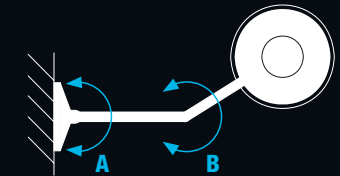

Swing
Design by Lievore, Altherr, Molina.

0511-01 / 0511-30.

Chrome / Satin nickel.
Fabric diffuser.
1 x A-19 Med.120V 60W.

Chrome.

Satin nickel.

Double articulation (A+B).

Switch located on the lamp holder.