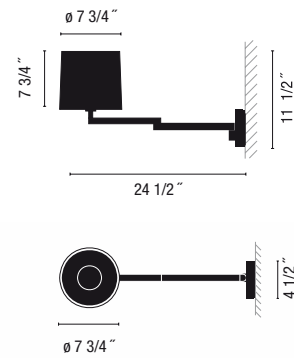

Swing
Design by Lievore, Altherr, Molina.

0511-01 / 0511-30.

Chrome / Satin nickel.
Fabric diffuser.
1 x A-19 Med.120V 60W.

Chrome.

Satin nickel.

Double articulation (A+B).

Switch located on the lamp holder.