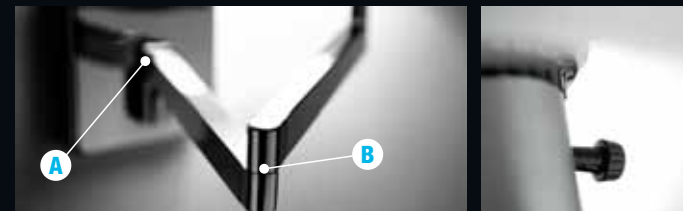

Swing
Design by Lievore, Altherr, Molina.

0511-01 / 0511-30.

Chrome / Satin nickel.
Fabric diffuser.
1 x A-19 Med.120V 60W.

Chrome.

Satin nickel.

Double articulation (A+B).

Switch located on the lamp holder.