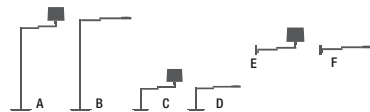

Swing
Design by Lievore, Altherr, Molina.

0520-01 / 0520-30.
Chrome / Satin nickel.
Adjustable metal diffuser.
1 x T-4 G9 Bi Pin 120V 60W.

On / off switch on cord.

0520-01.

Chrome.

Satin nickel.

SWING. Family
Pages: A-34. B-38. C-40. D-42. E-44. F-48.