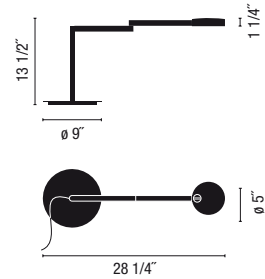

Swing
Design by Lievore, Altherr, Molina.

0520-01 / 0520-30.
Chrome / Satin nickel.
Adjustable metal diffuser.
1 x T-4 G9 Bi Pin 120V 60W.

On / off switch on cord.

0520-01.

Chrome.

Satin nickel.

SWING. Family
Pages: A-34. B-38. C-40. D-42. E-44. F-48.