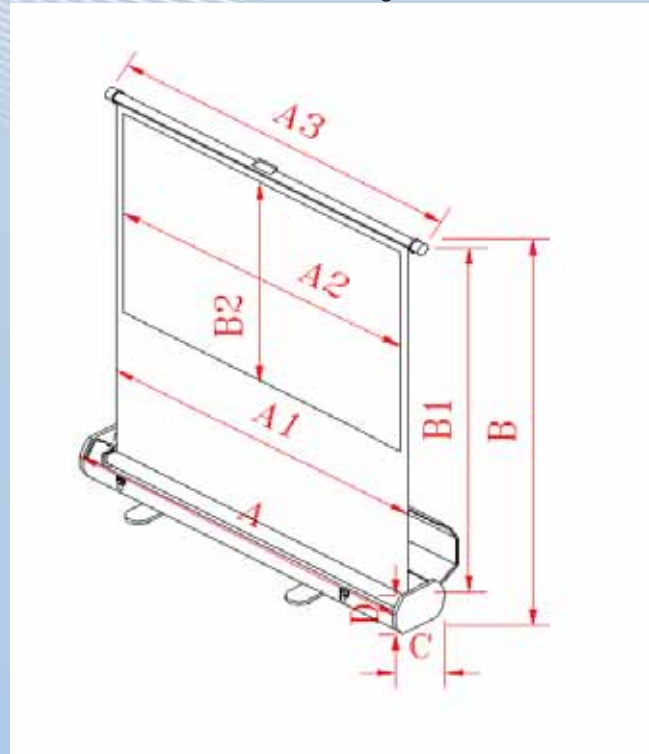

Electric Screens

Available in full 1:1 format for OHP (Over Head Projector) or Standard 4:3 NTSC commercial or Home Cinema movies in 16:9 HDTV with future versions in 1.85:1 and 2.35:1 widescreen ratios coming soon.

Fixed Frame Screens

ezCinema Plus Series

ezCinema Plus Series: Floor Stand Scissor Pull Up Projector Screen (1:1)

Model	Nominal Diagonal	View Height (in)	View Width (in)	View Height (cm)	View Width (cm)	Overall Width (in)	Overall Width (cm)	Overall Height (in)	Overall Height (cm)	Net Wt. (lbs.)	Net Wt. (Kgs)	Gain	Screen Material	Black Mask Screen Rise (in./cm)
F68XWS1	68" (1:1)	48.0	48.0	121.9	121.9	55.5	141.0	77.3	196.2	14.0	6.4	1.1	MaxWhite	24" / 60.96
F95XWS1	95" (1:1)	67.0	67.0	170.2	170.2	76.0	193.0	90.0	228.6	20.0	9.1	1.1	MaxWhite	17" / 43.18
F60XWV1	60" (4:3)	36.0	48.0	91.4	121.9	55.0	139.7	74.8	189.9	15.0	6.8	1.1	MaxWhite	38.5" / 97.79
F84XWV1	84" (4:3)	50.4	67.2	128.0	170.7	73.3	186.1	79.3	201.3	21.1	9.6	1.1	MaxWhite	27" / 68.58
F100XWV1	100" (4:3)	60.0	80.0	152.4	203.2	88.0	223.5	91.0	231.1	25.0	11.3	1.0	MaxWhite	20" / 50.80
F74XWH1	74" (16:9)	36.0	64.0	91.4	162.6	71.0	180.3	77.0	195.6	14.0	6.4	1.1	MaxWhite	34" / 86.4
F84XWH1	84" (16:9)	41.2	73.2	104.6	185.9	71.2	180.7	80.0	203.2	22.3	10.1	1.1	MaxWhite	30" / 76