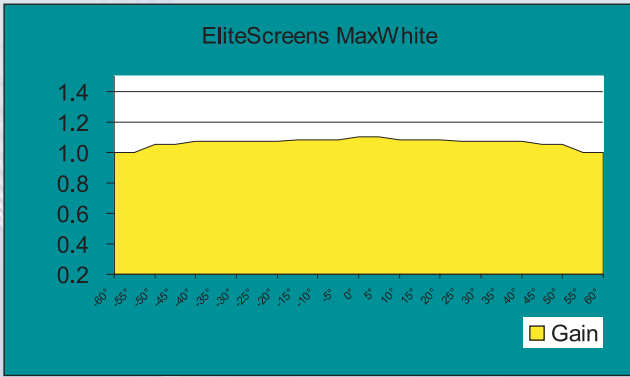

- Deluxe Grade Floor Screen
- ezCinema Plus Series Portable Floor Pull Up Projection Screen

- Easy to transport and set up for traveling presentations or the "Home Theater in A Box"
- Self-standing "Pull Up & Project" cross spring mechanism
- MaxWhite screen material is durable and easy to clean
- Wide projection viewing angle
- Built-in carrying handle for enhanced mobility
- Rugged aluminum casing protects the screen
- Includes 3/4" black top/side masking with adjustable bottom rise masking
- Available in different sizes and aspect ratios
- 2-Year manufacturer's premium replacement warranty

- Deluxe Grade Floor Screen
- ezCinema Plus Series Portable Floor Pull Up Projection Screen

Manual Screens

MaxWhite and SilverGrey material are the most versatile and uniform screen surface types in front projection. These materials provide unlimited viewing angles and perfect uniformity while giving precise definition and color reproduction. The grey material provides additional black level contrast with a minimal effect on image brightness. Screen Surfaces are durable for daily use and washable with mild soap and water.

Electric Screens

Available in full 1:1 format for OHP (Over Head Projector) or Standard 4:3 NTSC commercial or Home Cinema movies in 16:9 HDTV with future versions in 1.85:1 and 2.35:1 widescreen ratios coming soon.