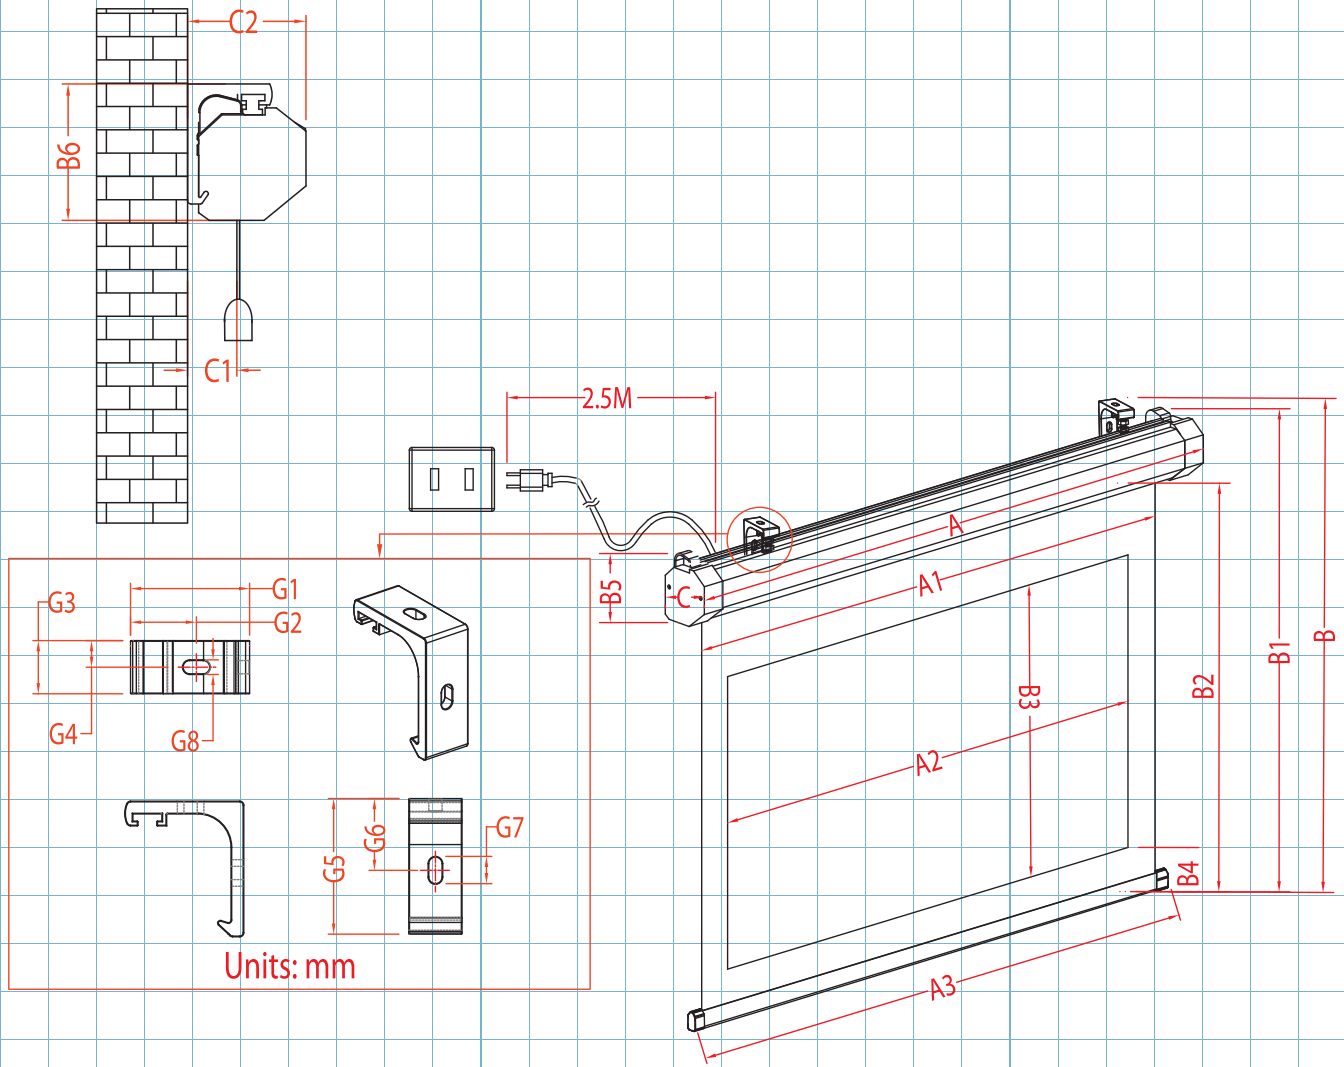

Please visit elitescreens.com

Can't find size and ratio you're looking for? Visit elitescreens.com/csr to create your own

The listed measurements are for general reference only. Please contact Elite Screens to verify product design and dimensions before attempting to integrate its products with any structural or furniture modification. Although a manufacturer may offer product advice, it may be taken or disregarded at the integrator's discretion. Elite Screens will not be held responsible or be otherwise liable for faulty installations.