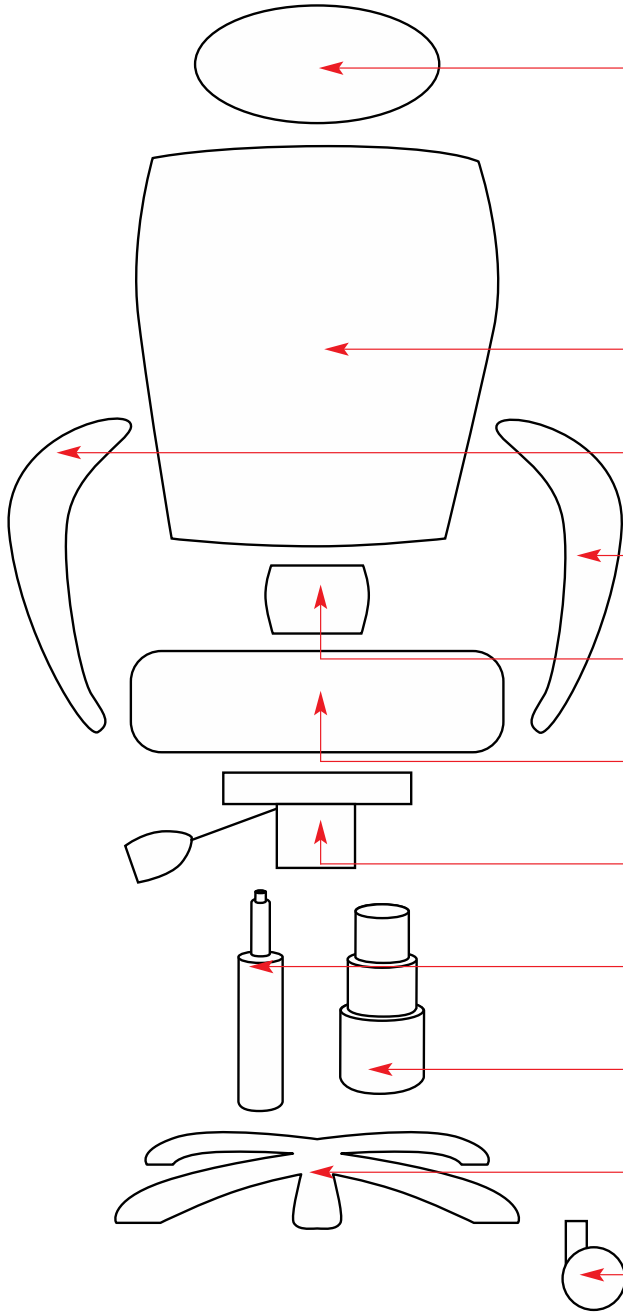

PRODUCT	Ergo Comfort AIR	9500AIR
---------	------------------	---------

HEADREST		N/A
BACKREST		Z263A
ARM <i>RH when seated</i>		OPTIONAL
ARM <i>LH when seated</i>		OPTIONAL
BACK BRACKET/MECH		ATTACHED
SEAT	Z264 (BLUE) / Z276 (BLK)	MECHANISM SCREW DIMENSIONS IN CM 
MECHANISM	Z159	
GAS LIFT	Z24	
TELESCOPE		Z35
FIVE STAR BASE		Z151E
CASTORS		Z03

FIXINGS	NO FIXINGS REQUIRED
---------	---------------------

UNIQUE PARTS	
--------------	--

NOTES	
-------	--