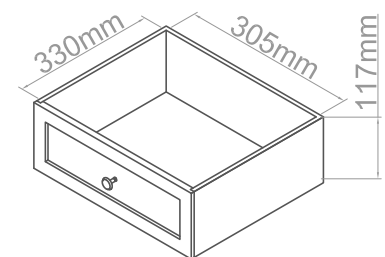

Vermont 1 Drawer, 4 Basket Cabinet

2404027

Vermont 1 Drawer, 4 Basket Cabinet

2404027

+44 (0) 141 579 2000

info@premierhousewares.co.uk

www.premierhousewares.co.uk