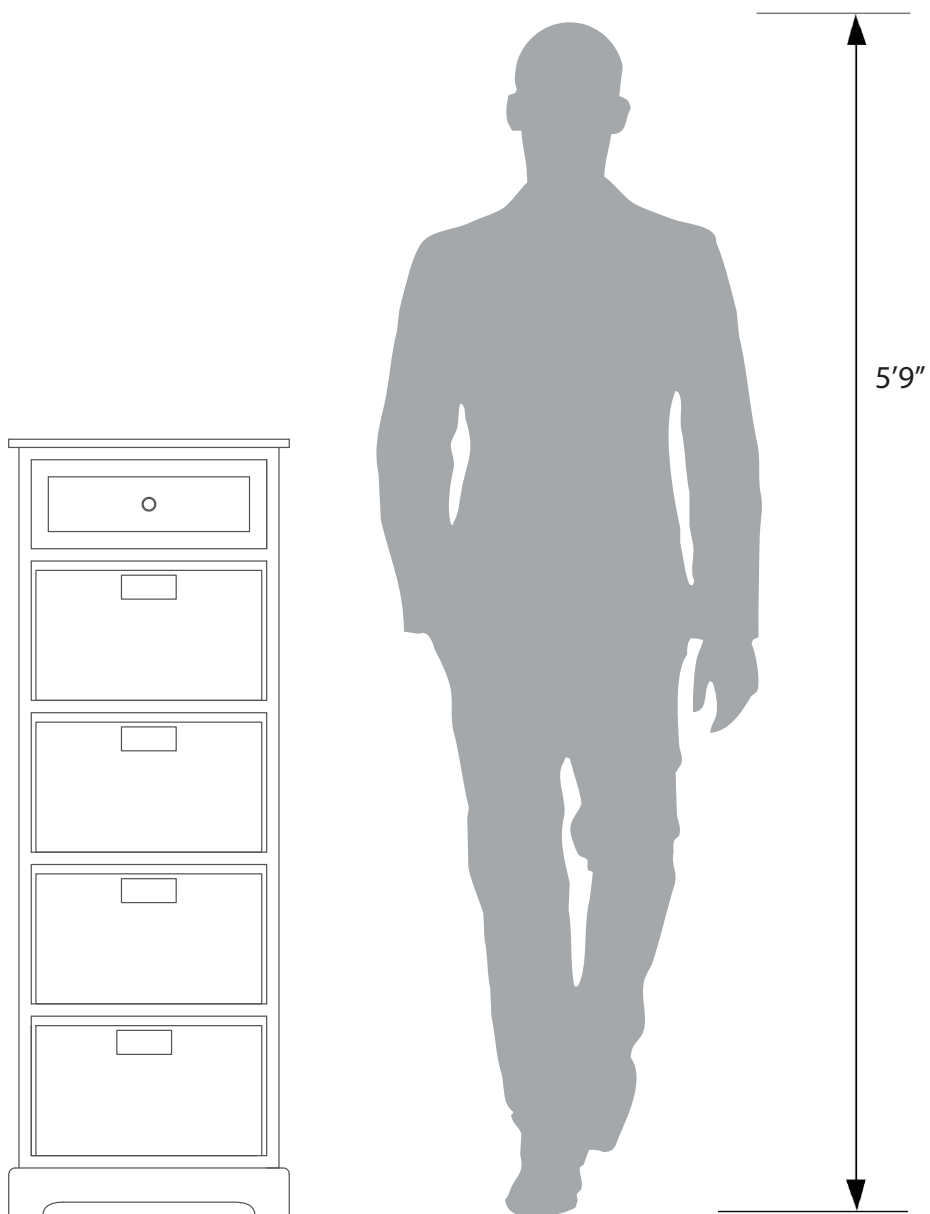

Vermont 1 Drawer, 4 Basket Cabinet

2404027

Vermont 1 Drawer, 4 Basket Cabinet

2404027

+44 (0) 141 579 2000

info@premierhousewares.co.uk

www.premierhousewares.co.uk