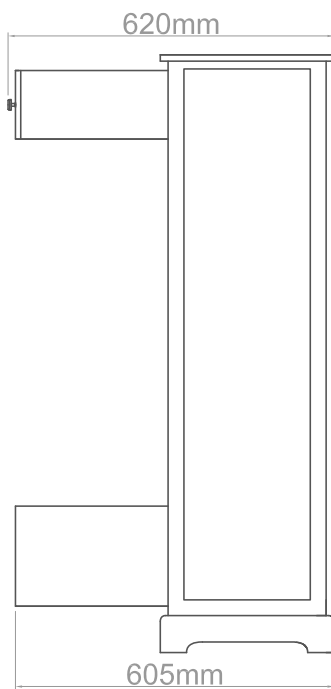

Vermont 1 Drawer, 4 Basket Cabinet

2404027

Vermont 1 Drawer, 4 Basket Cabinet

2404027

+44 (0) 141 579 2000

info@premierhousewares.co.uk

www.premierhousewares.co.uk