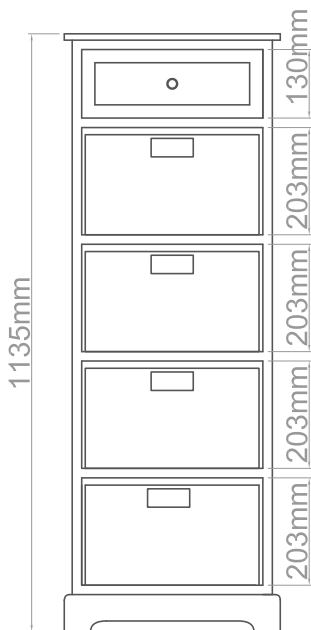

Vermont 1 Drawer, 4 Basket Cabinet

2404027

Vermont 1 Drawer, 4 Basket Cabinet

2404027

+44 (0) 141 579 2000

info@premierhousewares.co.uk

www.premierhousewares.co.uk