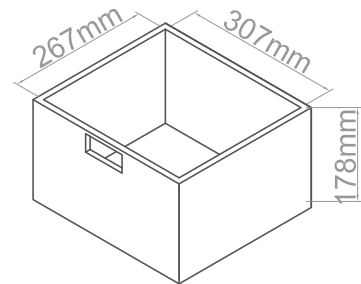

Vermont 1 Drawer, 4 Basket Cabinet

2404027

Vermont 1 Drawer, 4 Basket Cabinet

2404027

+44 (0) 141 579 2000

info@premierhousewares.co.uk

www.premierhousewares.co.uk