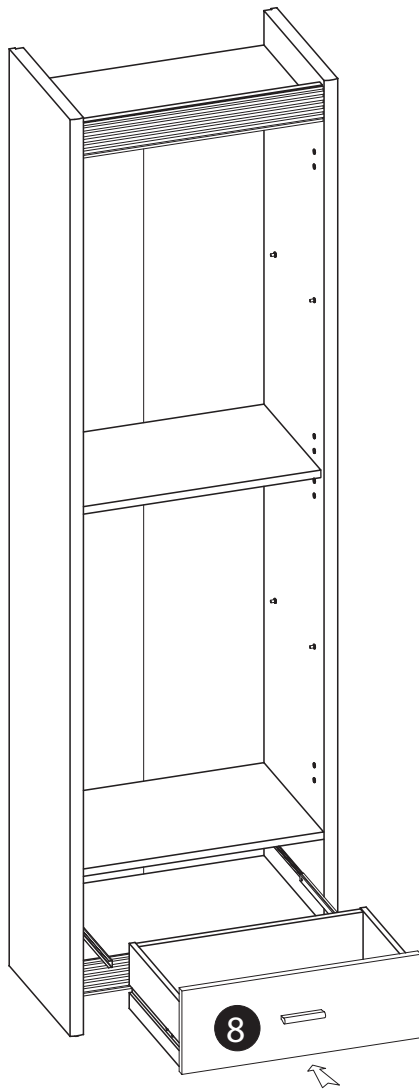

FANFAIR

1 Door 1 drawer Narrow Robe

40610

Please, read the assembly instruction carefully, before assembling.

A1 22 x ø8 x 35mm 	B0 3 x 	B3 3 x 
C1 6 x 4 x 13mm 	C2 4 x 5 x 13mm 	D2 8 x 
E0 16 x 	E1 16 x ø15 x 12mm 	F1 16 x ø6 x 34mm 
H1 2 x 	I2 1 x 4 x 16mm A 	I8 4 x 4 x 27mm A 
K1 2 x M4 x 8mm 	M 1 x 	N1 50 x US 3 x 16mm 
N2 8 x US 3,5 x 16mm 	O2 4 x 	P0 14 x ø5 
Q9 1 x 	R4 2 x 	S 1 x 
T0 2 x L-250 	W 4 x 	

12

1 x

14

1 x

4 ▶

5 ▶

6 ▶

7 ▶

8 ▶

8.1.

8.2.

9 ▶

10 ▶

11 ▶

12 ▶

13 ▶