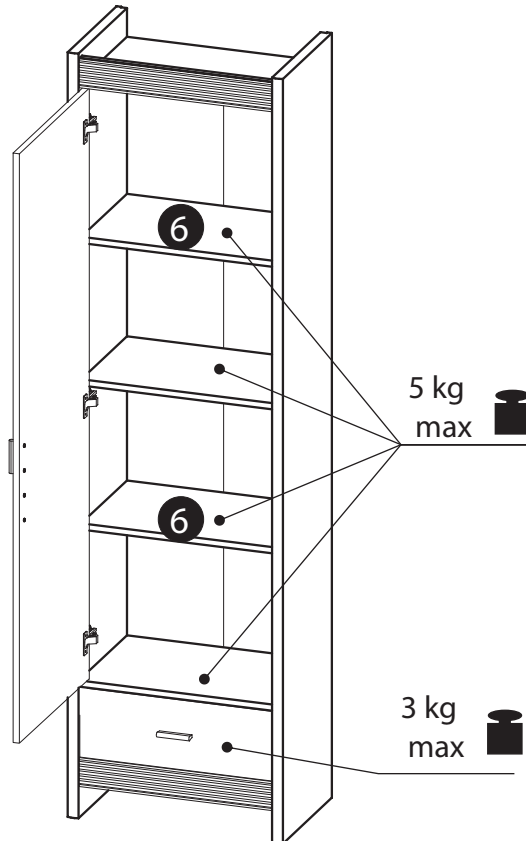

FANFAIR

1 Door 1 drawer Narrow Robe

40610

Please, read the assembly instruction carefully, before assembling.

A1 22 x ø8 x 35mm 	B0 3 x 	B3 3 x 
C1 6 x 4 x 13mm 	C2 4 x 5 x 13mm 	D2 8 x 
E0 16 x 	E1 16 x ø15 x 12mm 	F1 16 x ø6 x 34mm 
H1 2 x 	I2 1 x 4 x 16mm A 	I8 4 x 4 x 27mm A 
K1 2 x M4 x 8mm 	M 1 x 	N1 50 x US 3 x 16mm 
N2 8 x US 3,5 x 16mm 	O2 4 x 	P0 14 x ø5 
Q9 1 x 	R4 2 x 	S 1 x 
T0 2 x L-250 	W 4 x 	

12

1 x

14

1 x

4 ▶

5 ▶

6 ▶

7 ▶

8 ▶

8.1.

8.2.

9 ▶

10 ▶

11 ▶

12 ▶

13 ▶