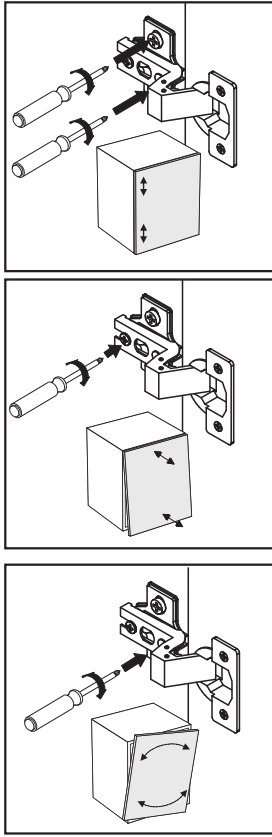

FANFAIR

1 Door 1 drawer Narrow Robe

40610

Please, read the assembly instruction carefully, before assembling.

A1 22 x ø8 x 35mm 	B0 3 x 	B3 3 x 
C1 6 x 4 x 13mm 	C2 4 x 5 x 13mm 	D2 8 x 
E0 16 x 	E1 16 x ø15 x 12mm 	F1 16 x ø6 x 34mm 
H1 2 x 	I2 1 x 4 x 16mm A 	I8 4 x 4 x 27mm A 
K1 2 x M4 x 8mm 	M 1 x 	N1 50 x US 3 x 16mm 
N2 8 x US 3,5 x 16mm 	O2 4 x 	P0 14 x ø5 
Q9 1 x 	R4 2 x 	S 1 x 
T0 2 x L-250 	W 4 x 	

8 ▶

8.1.

8.2.

9 ▶

10 ▶

11 ▶

12 ▶

13 ▶