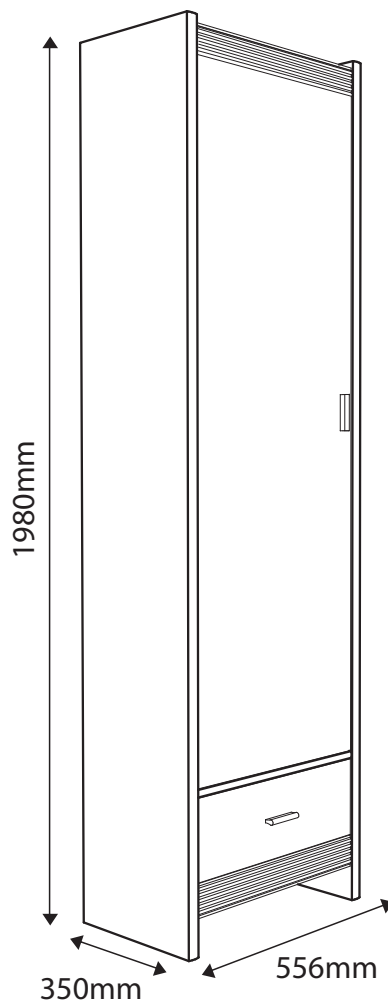

FANFAIR

1 Door 1 drawer Narrow Robe

40610

Please, read the assembly instruction carefully, before assembling.

A1 22 x ø8 x 35mm 	B0 3 x 	B3 3 x 
C1 6 x 4 x 13mm 	C2 4 x 5 x 13mm 	D2 8 x 
E0 16 x 	E1 16 x ø15 x 12mm 	F1 16 x ø6 x 34mm 
H1 2 x 	I2 1 x 4 x 16mm A 	I8 4 x 4 x 27mm A 
K1 2 x M4 x 8mm 	M 1 x 	N1 50 x US 3 x 16mm 
N2 8 x US 3,5 x 16mm 	O2 4 x 	P0 14 x ø5 
Q9 1 x 	R4 2 x 	S 1 x 
T0 2 x L-250 	W 4 x 	

12

1 x

14

1 x

4 ▶

5 ▶

6 ▶

7 ▶