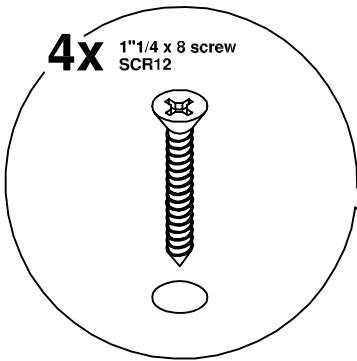

Handle screw M4x22
BLT25

4 Minifix cam 15N
CAM03

4 Quickfix spread bolt
BLT06

4 1 1/4 x 8 screw
SCR12

R2F

4 Minifix cam 15N
CAM03

4 Quickfix spread bolt
BLT06

4 1 1/4 x 8 screw
SCR12

4 M4x22 COMBI BOLT
SCR25

2 CH/LF (LARGO) HANDLE
HDL09

R3F

4 Minifix cam 15N
CAM03

4 Quickfix spread bolt
BLT06

4 1 1/4 x 8 screw
SCR12

6 M4x22 COMBI BOLT
SCR25

3 CH/LF (LARGO) HANDLE
HDL09

1

2

5

6

7

2x M4x22 COMBI BOLT
SCR25

8

2x M4x22 COMBI BOLT
SCR25