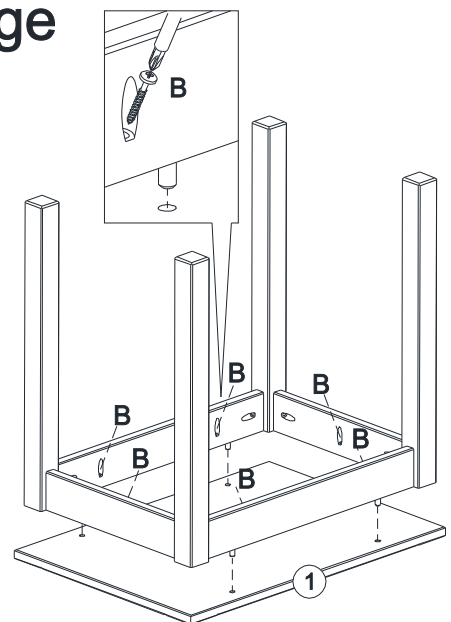

PARTS LIST

Large

1	Top panel (Large)	01
2	Front/Rear panel (Large)	02
3	Side panel (Large)	02
4	Leg (Large)	04

Medium

5	Top panel (Medium)	01
6	Front/Rear panel (Medium)	02
7	Side panel (Medium)	02
8	Leg (Medium)	04

FITTINGS

A	 Ø 8 x 30mm	40
B	 Ø 3,5 x 35mm	28

01

A	 <p>Ø 8 x 30mm</p>	40
---	---	----

!
Please assemble on a clean soft surface to avoid damage.

02

(2x)

B	 <p>Ø 3,5 x 35mm</p>	08
---	---	----

03 Large

B	 <p>Ø 3,5 x 35mm</p>	04
---	---	----

04 Large

B	 <p>Ø 3,5 x 35mm</p>	06
---	--	----