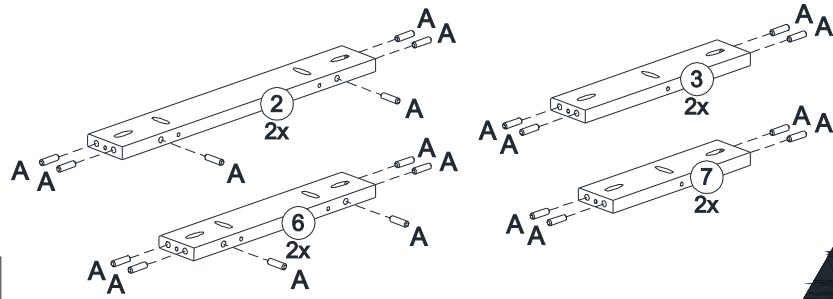

PARTS LIST

Large

1	Top panel (Large)	01
2	Front/Rear panel (Large)	02
3	Side panel (Large)	02
4	Leg (Large)	04

Medium

5	Top panel (Medium)	01
6	Front/Rear panel (Medium)	02
7	Side panel (Medium)	02
8	Leg (Medium)	04

FITTINGS

A	 Ø 8 x 30mm	40
B	 Ø 3,5 x 35mm	28

01

A	 <p>Ø 8 x 30mm</p>	40
---	---	----

!
Please assemble on a clean soft surface to avoid damage.

02

(2x)

B	 <p>Ø 3,5 x 35mm</p>	08
---	---	----

03 Large

B	 <p>Ø 3,5 x 35mm</p>	04
---	---	----

04 Large

B	 <p>Ø 3,5 x 35mm</p>	06
---	--	----