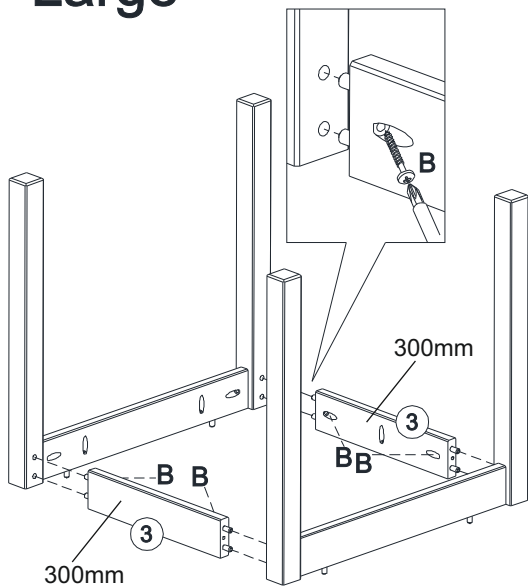

PARTS LIST

Large

1	Top panel (Large)	01
2	Front/Rear panel (Large)	02
3	Side panel (Large)	02
4	Leg (Large)	04

Medium

5	Top panel (Medium)	01
6	Front/Rear panel (Medium)	02
7	Side panel (Medium)	02
8	Leg (Medium)	04

FITTINGS

A	 Ø 8 x 30mm	40
B	 Ø 3,5 x 35mm	28

01

A	 <p>Ø 8 x 30mm</p>	40
---	---	----

!
Please assemble on a clean soft surface to avoid damage.

02

(2x)

B	 <p>Ø 3,5 x 35mm</p>	08
---	---	----

03 Large

B	 <p>Ø 3,5 x 35mm</p>	04
---	---	----

04 Large

B	 <p>Ø 3,5 x 35mm</p>	06
---	--	----