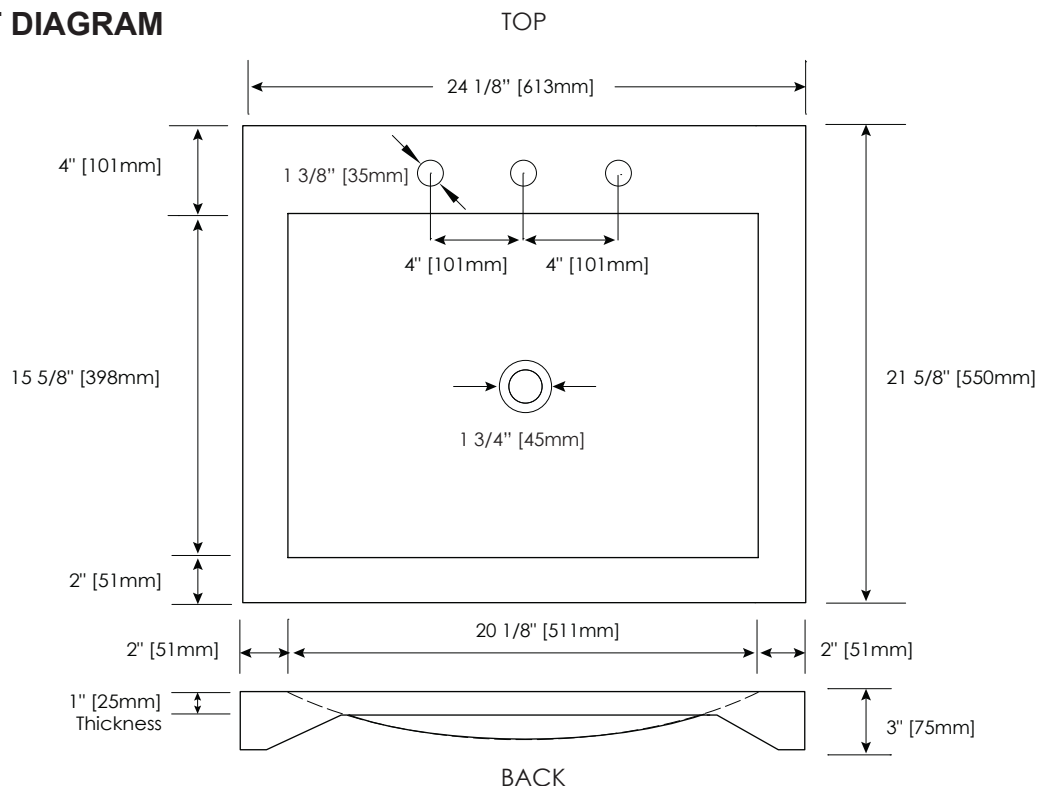

FEATURES

- Solid natural Beige Travertine, White Carrara marble, or Dark Emperador marble
- Top pre-cut for 8" widespread faucet and standard drain outlet
- Integrated, rectangular bowl
- Natural surface variations and markings
- Available in 24", 30", 36" and 48" sizes

COLORS / FINISHES

- DE: Dark Emperador Marble
- TR: Beige Travertine
- WT: White Carrara Marble

NOMINAL DIMENSIONS

- 24 1/8" Width x 21 5/8" Depth x 3" Height

SPECIFIED MODEL

| MODEL | DESCRIPTION | COLORS / FINISHES |
|----------|--------------------------|--|
| SVT240DE | 24" Stone Integrated Top | <input type="checkbox"/> Dark Emperador Marble |
| SVT240TR | 24" Stone Integrated Top | <input type="checkbox"/> Beige Travertine |
| SVT240WT | 24" Stone Integrated Top | <input type="checkbox"/> White Carrara Marble |

PRODUCT DIAGRAM

* Please note that all stated sizes are nominal. Measurements were taken to outside edges.