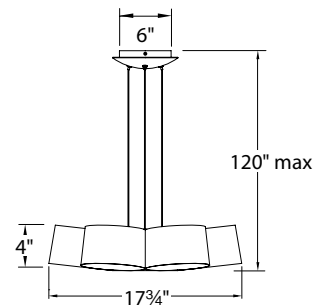

PRODUCT DESCRIPTION

Percussion perfection. This extraordinary cluster of seven LED luminaires, each delivering generous diffused illumination, transforms into a state-of-the-art chandelier. Custom LED modules provide high quality lumens and dimming control. Hand finished with a stunning Dark Bronze and Gold Leaf or White and Silver Leaf.

FEATURES

- ETL & cETL listed
- Twist lock glass inside
- Transformer located in canopy
- Replaceable LED module
- **70,000 hour rated life**
- **Color Temp: 3000K**
- **CRI: 90**

SPECIFICATIONS

Construction: Steel with twist lock glass

Light Source: High output LED

Dimming: Dims to 10% with an electronic low voltage (ELV) dimmer

Mounting: Mounts directly to junction box

Finish: Gold Leaf with Dark Bronze (GL) and Silver Leaf with White (SL)

ORDER NUMBER

Model	Diameter	Watt	Voltage	LED Lumens	Delivered Lumens	Finish	Canopy-Interior/Exterior
PD-52718	18"	55W	120V	4375	1340	GL SL	Gold Leaf/Dark Bronze Silver Leaf/White

PD-52718 –

Example: **PD-52718-GL**

Modern Forms – A WAC Lighting Company
www.modernforms.com
Phone (800) 526.2588 • Fax (800) 526.2585

Headquarters/Eastern Distribution Center
44 Harbor Park Drive • Port Washington, NY 11050
Phone (516) 515.5000 • Fax (516) 515.5050

Western Distribution Center
1750 Archibald Avenue • Ontario, CA 91760
Phone (800) 526.2588 • Fax (800) 526.2585