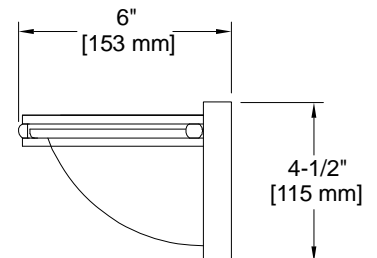

MONUMENT®

Indoor Vanity Lighting

Electrical Specifications

Input Voltage	120 VAC
Wire Rating	18 AWG 105°C
Dimmable	No
Installed Locations	Suitable for Damp Locations

Lamp Specifications

Type	Compact Fluorescent
Base	GU24
Max. Wattage	13 W
Included	Yes
Count	Two
Lumens (Each)	900 LM
Luminous Efficacy	69 LM/W
Color Temperature	2,700 K
Rated Life	10,000 Hours

Fixture Specifications

Finish	Brushed Nickel
Construction	Steel
Shades	Alabaster Swirl Glass
Mounting	Wall
Hardware Included	Wire Nuts & Mounting Hardware
Dimensions (WxDxH)	24" x 6" x 4-1/2"

Model: 617617

**Two-Light Vanity Fixture
Brushed Nickel Finish
Alabaster Swirl Half Dome Shades
Limited Lifetime Warranty
Includes Lamps**

Monument Model 617617 Two-Light Vanity

Specifications are subject to change without notice.