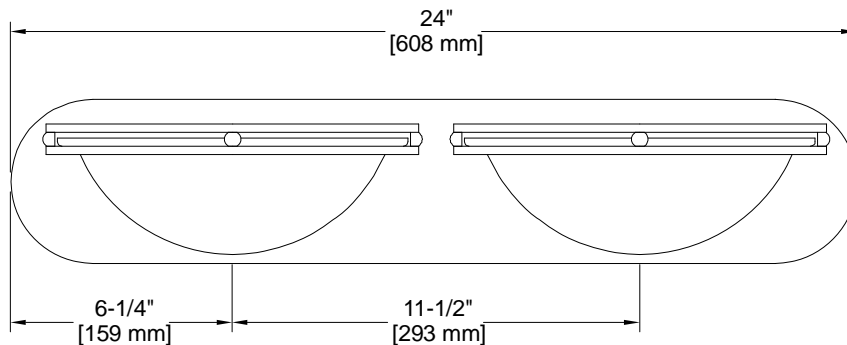

MONUMENT®

Indoor Vanity Lighting

Electrical Specifications

Input Voltage	120 VAC
Wire Rating	18 AWG 105°C
Dimmable	No
Installed Locations	Suitable for Damp Locations

Lamp Specifications

Type	Compact Fluorescent
Base	GU24
Max. Wattage	13 W
Included	Yes
Count	Two
Lumens (Each)	900 LM
Luminous Efficacy	69 LM/W
Color Temperature	2,700 K
Rated Life	10,000 Hours

Fixture Specifications

Finish	Brushed Nickel
Construction	Steel
Shades	Alabaster Swirl Glass
Mounting	Wall
Hardware Included	Wire Nuts & Mounting Hardware
Dimensions (WxDxH)	24" x 6" x 4-1/2"

Model: 617617

**Two-Light Vanity Fixture
Brushed Nickel Finish
Alabaster Swirl Half Dome Shades
Limited Lifetime Warranty
Includes Lamps**

Monument Model 617617 Two-Light Vanity

Specifications are subject to change without notice.