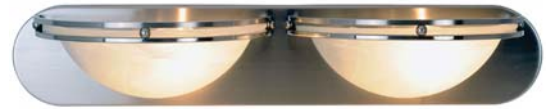

MONUMENT®

Indoor Vanity Lighting

Electrical Specifications

Input Voltage	120 VAC
Wire Rating	18 AWG 105°C
Dimmable	No
Installed Locations	Suitable for Damp Locations

Lamp Specifications

Type	Compact Fluorescent
Base	GU24
Max. Wattage	13 W
Included	Yes
Count	Two
Lumens (Each)	900 LM
Luminous Efficacy	69 LM/W
Color Temperature	2,700 K
Rated Life	10,000 Hours

Fixture Specifications

Finish	Brushed Nickel
Construction	Steel
Shades	Alabaster Swirl Glass
Mounting	Wall
Hardware Included	Wire Nuts & Mounting Hardware
Dimensions (WxDxH)	24" x 6" x 4-1/2"

Model: 617617

**Two-Light Vanity Fixture
Brushed Nickel Finish
Alabaster Swirl Half Dome Shades
Limited Lifetime Warranty
Includes Lamps**

Monument Model 617617 Two-Light Vanity

Specifications are subject to change without notice.