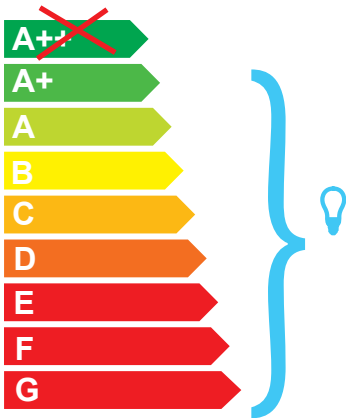

This luminaire is compatible with bulbs of the energy classes:

This luminaire is sold without a bulb