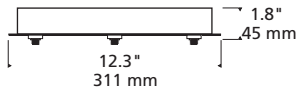

# 3-Port Round Canopy

tiella\_3port\_round\_spec.pdf

*Shown approximately 20% actual size.*

**DESCRIPTION**

Round canopy with three MonoPoint ports. Use in conjunction with any three MonoPoint elements to create a decorative ceiling fixture.

**INSTALLATION**

Mounts to a standard 4" square junction box with round plaster ring (provided by electrician). Includes 12 Volt, 150 Watt electronic transformer inside a 12" diameter housing. Three 50 Watt ports; for ceiling only.