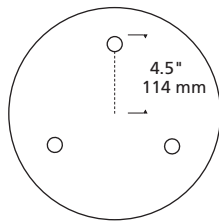

# 3-Port Round Canopy

tiella\_3port\_round\_spec.pdf

*Shown approximately 20% actual size.*

**DESCRIPTION**

Round canopy with three MonoPoint ports. Use in conjunction with any three MonoPoint elements to create a decorative ceiling fixture.

**INSTALLATION**

Mounts to a standard 4" square junction box with round plaster ring (provided by electrician). Includes 12 Volt, 150 Watt electronic transformer inside a 12" diameter housing. Three 50 Watt ports; for ceiling only.

**WEIGHT**

2.73 lb./1.23 kg. ±

**ORDERING INFORMATION**

**800MPR3** FINISH \_\_\_\_\_  
 Z Bronze  
 S Satin Nickel

7400 Linder Avenue T 847.410.4400  
 Skokie, Illinois 60077 F 847.410.4500  
[www.tiella.com](http://www.tiella.com)