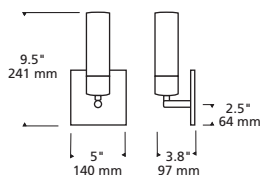

Largo

Sconce

tiella_largo_sconce_spec.pdf

White

Shown approximately 60% actual size.

DESCRIPTION

Frost white cylinder glass shade with plated pressure formed base. Provides ambient, up, and down light. ADA compliant.

INSTALLATION

Mounts to a standard 4" square junction box with round plaster ring (provided by electrician).

COLOR

White.

FINISH

Bronze, Satin Nickel.

DIMMING

Dimmable with a standard incandescent dimmer (not included).

LAMP

120 Volt G9 base halogen lamp up to 40 Watts (included).

WEIGHT

0.72 lb./0.32 kg. ±

ORDERING INFORMATION

800SCLARW _____
 FINISH
Z Bronze
S Satin Nickel

800SCLARW _____

FIXTURE TYPE: _____