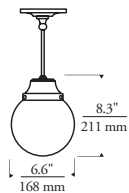

WRIGHTWOOD PENDANT

CLEAR

Shown approximately 25% actual size.

DESCRIPTION

Globe-shaped prismatic glass diffuses light throughout the shade to reduce glare and enhance visual comfort; solid brass cap. Each includes six feet of field-cuttable cable. Suitable for damp locations.