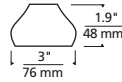

SCAVO GLASS SHADE

Shown approximately 30% actual size.

DESCRIPTION

Curve shaped scavo glass finish provides old world charm. Includes Snap Louver Lens Holder. Can hold a single lens or louver.

COLOR

Amber, amethyst, frost, green.