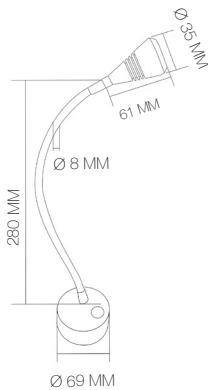

3W LED GOOSE-NECK LUMINAIRE

PRODUCT FEATURES

- CNC Aluminium Construction
- Built-in Switch
- Integrated LED Driver
- High Output LED
- Ideal for Use Where Focused Lighting is Required
- Flexi-Adjustable Arm
- Bedside Wall Lighting Flexi-Adjustable Arm
- Bedside Wall Lighting

PRODUCT CODE	AGNLO1/40
Consumption	3W
Lumens	140 lm
Colour Temperature	4000K
Beam Angle	45°
CRI	>80
IP	IP20
Lifetime (Hours to lm70)	25,000 h
Voltage	220-240 V AC
Temperature	-10°C ~ 35°C