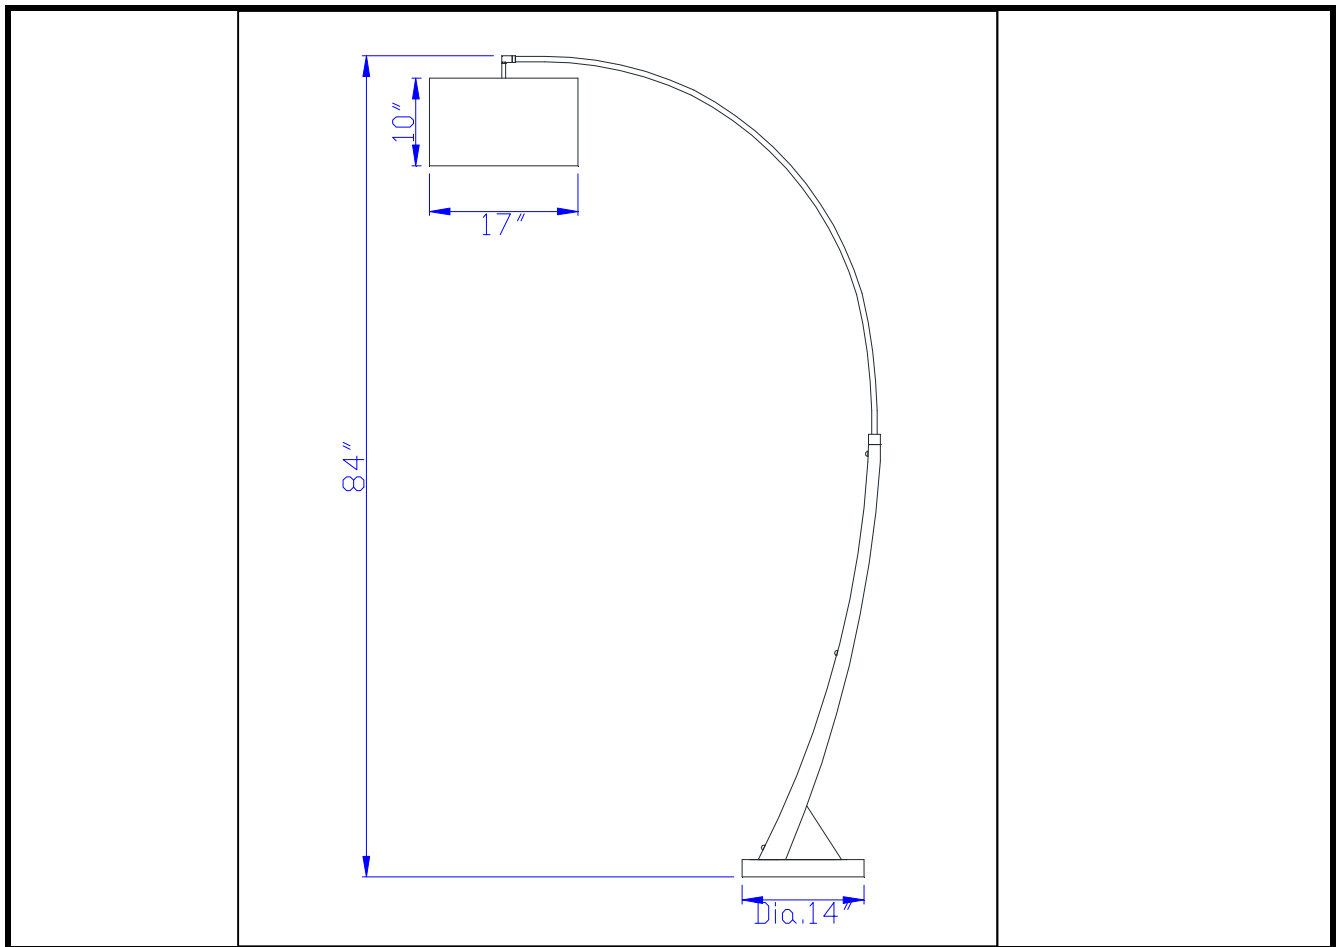

Project: _____

Catalog No.: _____

Lamp/Wattage: _____

Drawing:

- Model No:** BO-2033
Description: Arc Floor Lamp with Marble Base and On/off Foot Switch
Material: Metal
Finish : BS/Wood White Marble
Height: 84"
Base Width: Dia.14"
Wattage : 150W
Socket : Medium Base (E27)
Switch: On/Off Foot
Bulb: Incandescent, CFL
Wire Length: 6'
Wire Color: Silver
Shade No: SH-1237
Material: Fabric
Shade size: 17"X17"X10"
Certificate : 