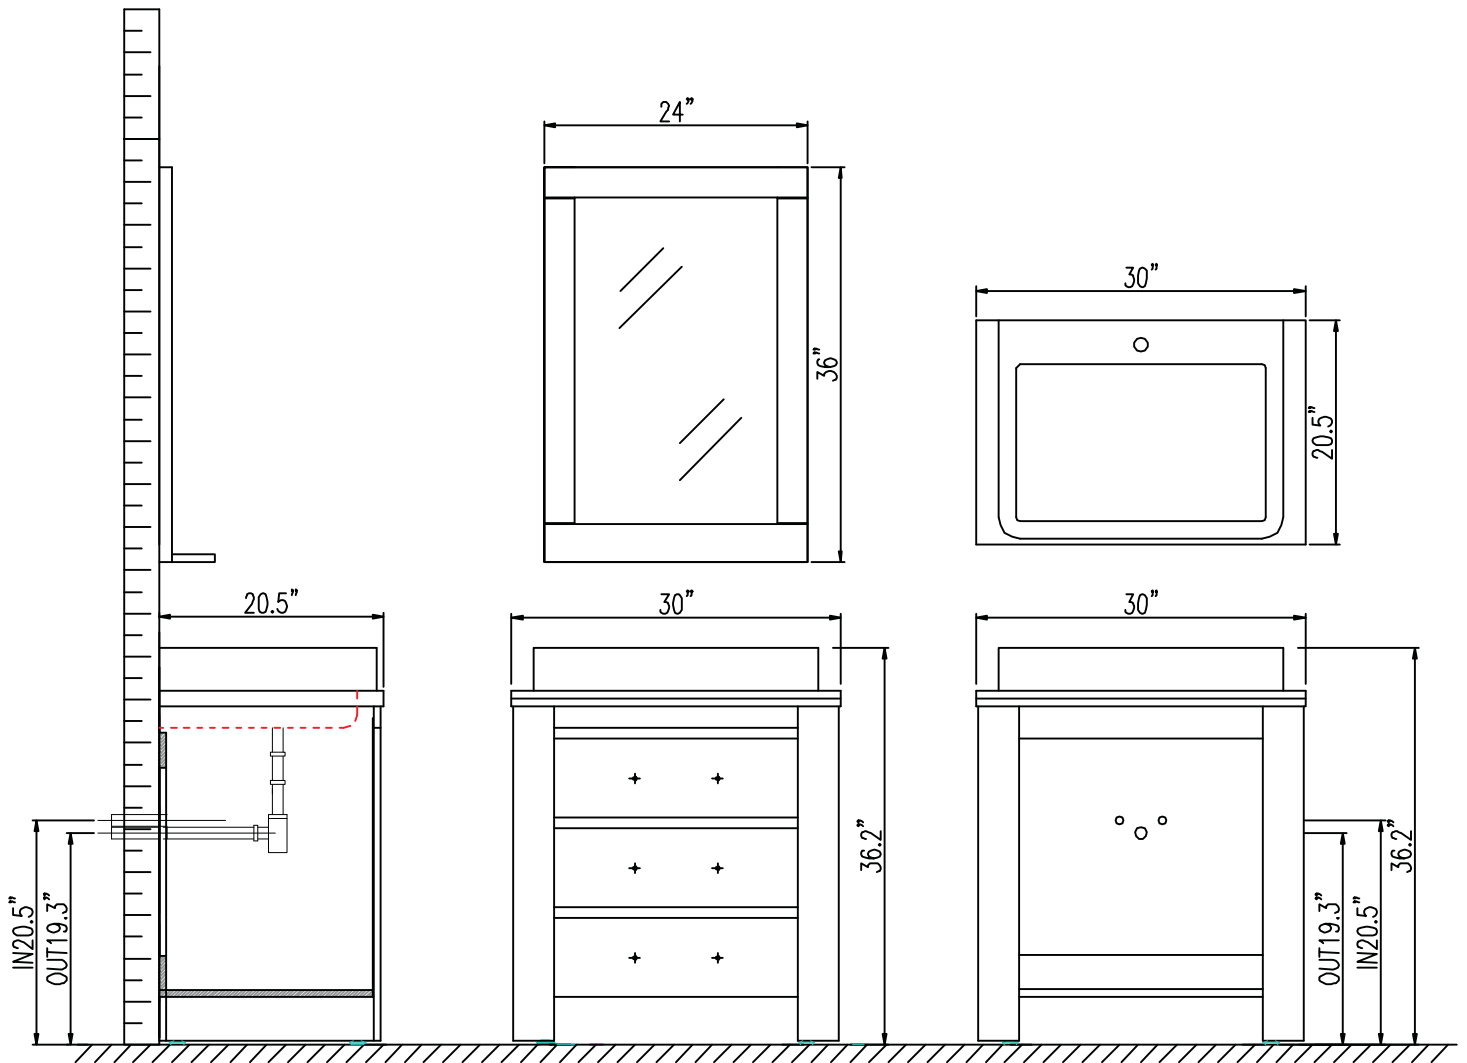

VINNOVA
FASHION BATHROOM LIFE

Vinnova Pascara Vanity Collection

Live on the cutting edge with the Vinnova Pascara Vanity. This spectacular modern piece features a porcelain vessel drop-in sink perched atop a sturdy cabinet finished in a rich Espresso shade. Nickel-toned drawer pulls add a compelling dash of visual contrast. As an added bonus, this vanity includes a matching mirror(s) to help complete your contemporary bathroom design.

Vinnova Pascara Vanity Collection

Features

- Ideal for contemporary bathroom décor
- Crafted of laminated solid wood
- Available in Espresso finish
- Single Matching Framed Mirror with shelf
- Rectangular White Porcelain Vessel Drop-In Sink
- Generous storage space for toiletries
- Beautiful satin nickel-finish hardware
- Three Soft-Closing Drawers
- Two Removable Side Towel Bars
- Easy plumbing and faucet installation*