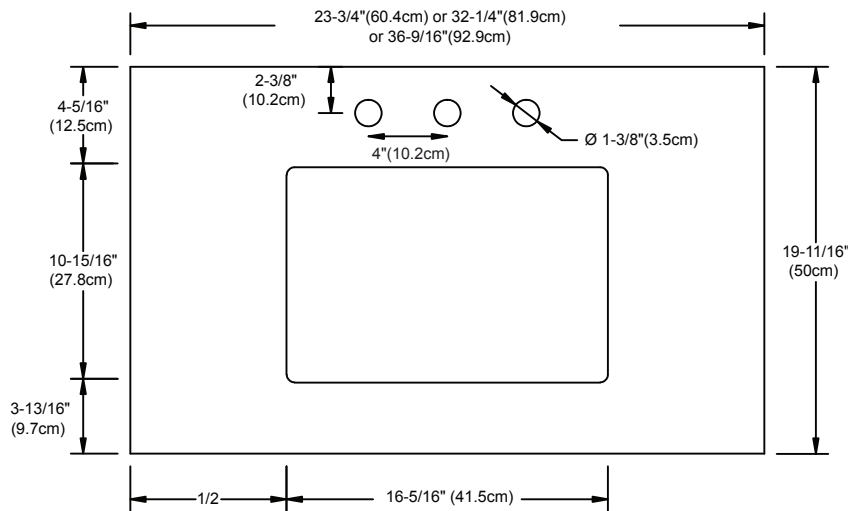

VANITY TOPS

Wideappeal™ Top for under counter (non-standard)

Available colors:

CREAM BEIGE MARBLE MY
BROAD BLACK TECHSTONE™ Q02
GRAND GREEN TECHSTONE™ Q27

Faucet:

SINGLE FAUCET HOLE
8" WIDESPREAD

TOP

FRONT