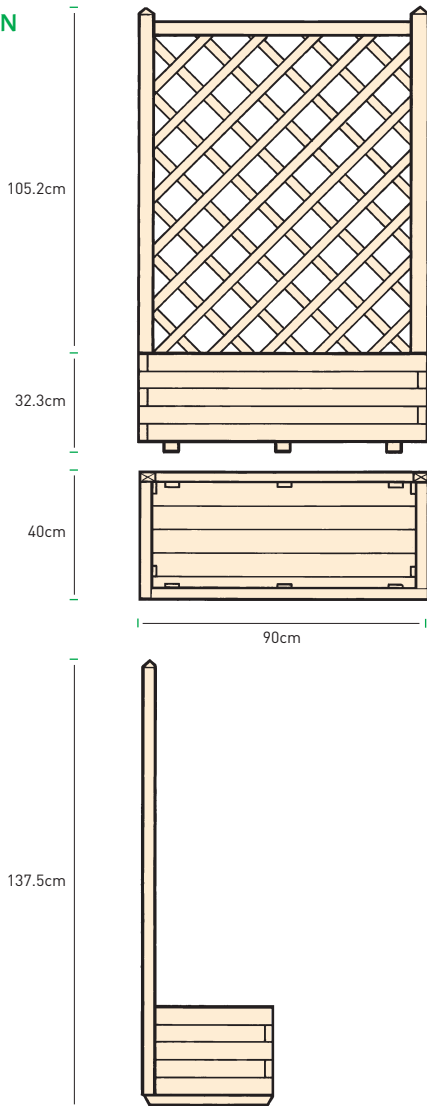

ROSA PLANTER

ROSPLANT - 137.5cm [H] x 90cm [W] x 40cm [D]

Home Delivery available

Pre-Painted available

PLAN

CODE: ROSPLANT

ASSEMBLY INSTRUCTIONS

ROSA PLANTER

PRESSURE TREATED GREEN

HARDWARE: A - 6cm screws x 6
B - 8cm screws x14

Tools Required: Posidrive Screwdriver