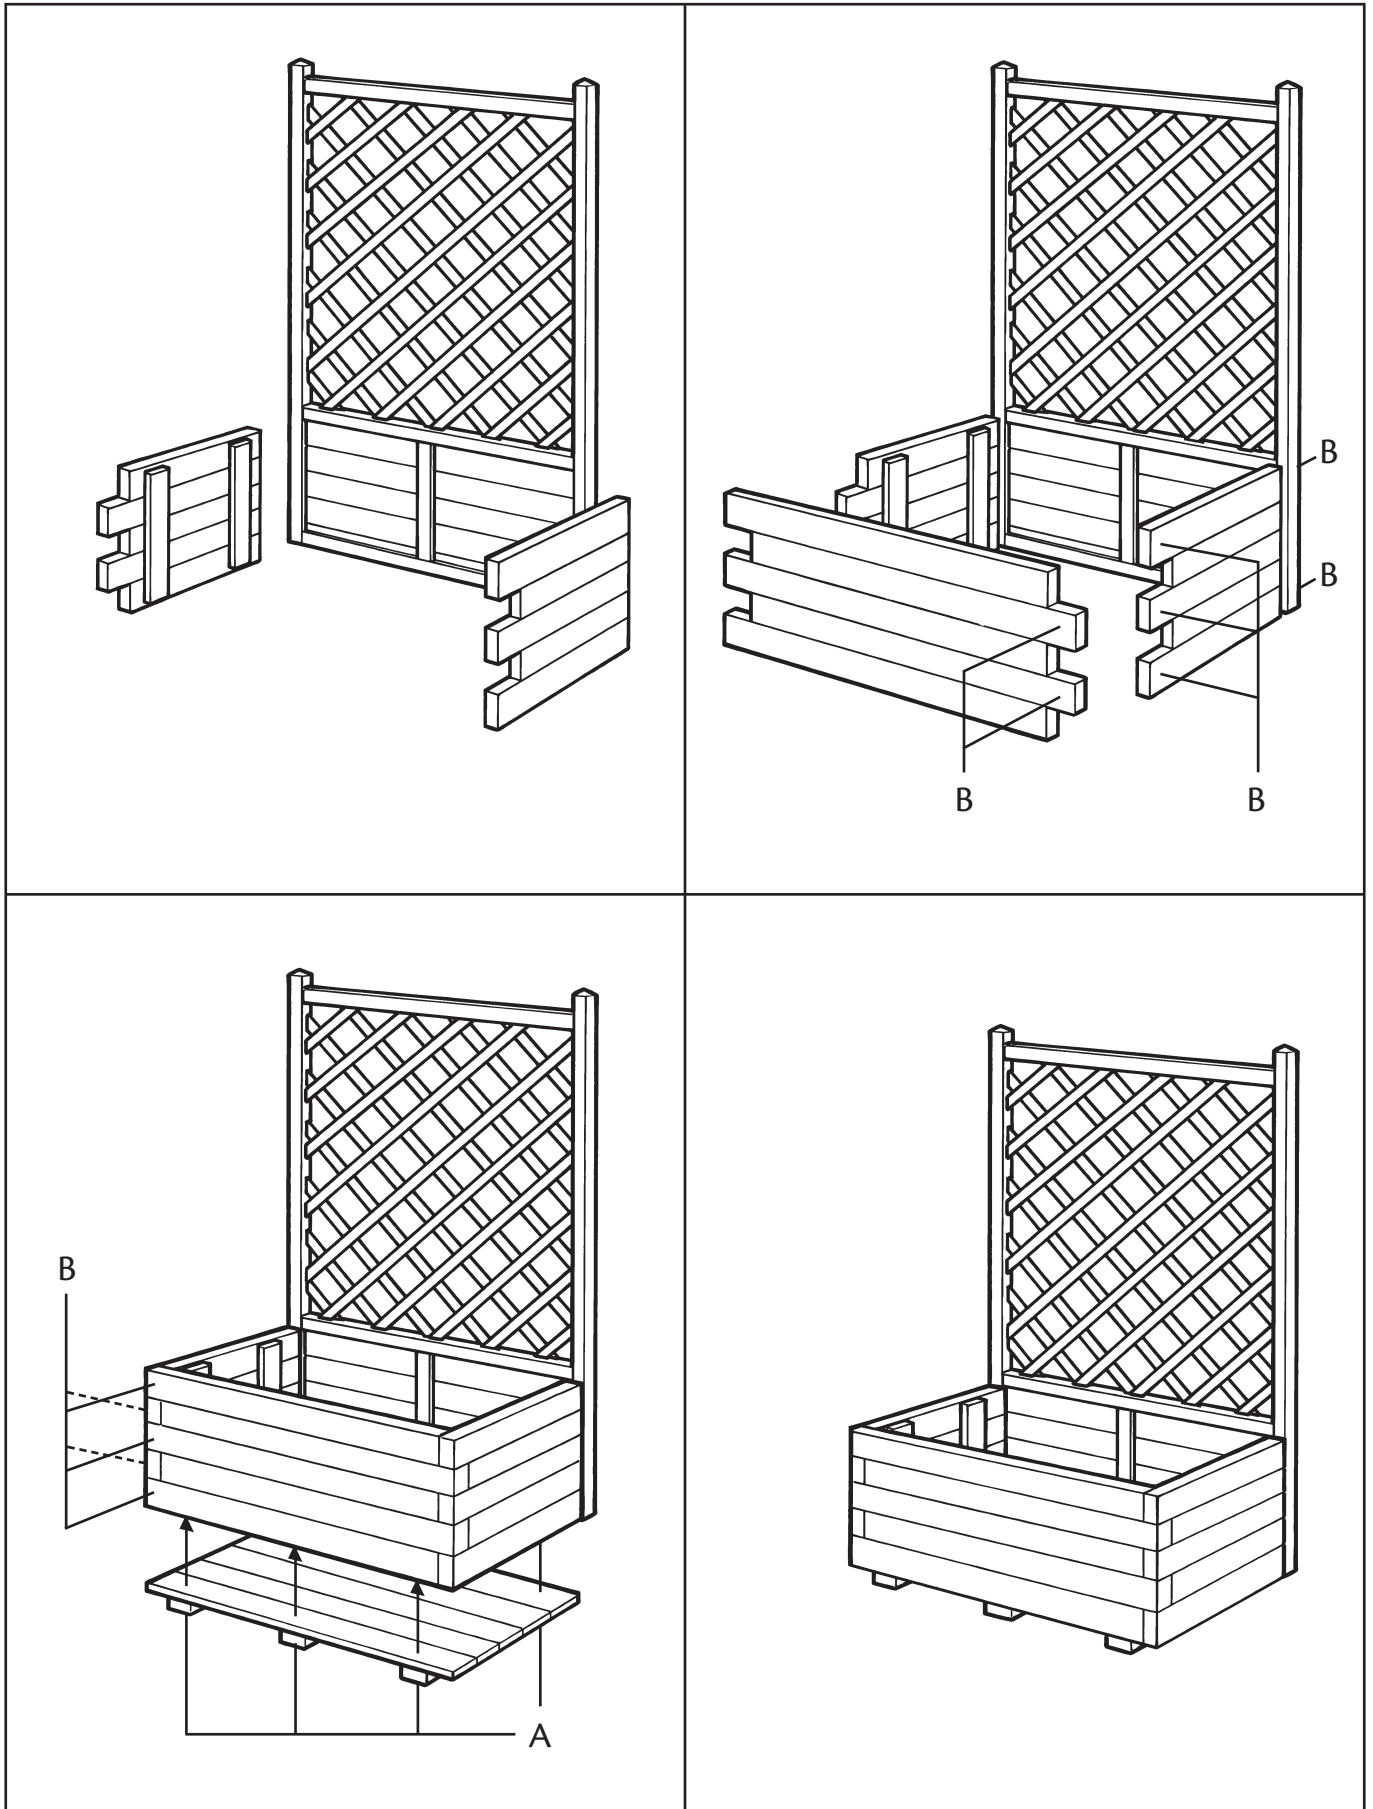

ROSA PLANTER

ROSPLANT - 137.5cm [H] x 90cm [W] x 40cm [D]

Home Delivery available

Pre-Painted available

PLAN

CODE: ROSPLANT

ASSEMBLY INSTRUCTIONS

ROSA PLANTER

PRESSURE TREATED GREEN

HARDWARE: A - 6cm screws x 6
B - 8cm screws x14

Tools Required: Posidrive Screwdriver