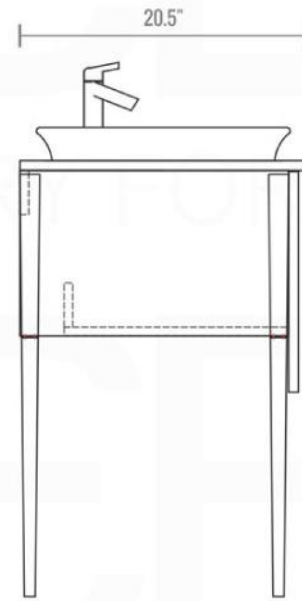

KUBE RISO 32" MODERN BATHROOM VANITY - WHITE (KR832)

- . Marine Veneer Construction Console w/ 2 Doors
- . Integrated European Soft-Closing hardware
- . Semi Recced Ceramic Sink with Overflow
- . Stainless Steel Legs

Dimensions:	width	depth	height
inches	35.9"	20.5"	33.5"
mm	911.3	520	850

NOTE: DIMENSIONS AND TECHNICAL DETAILS ARE SUBJECT TO CHANGE WITHOUT NOTICE