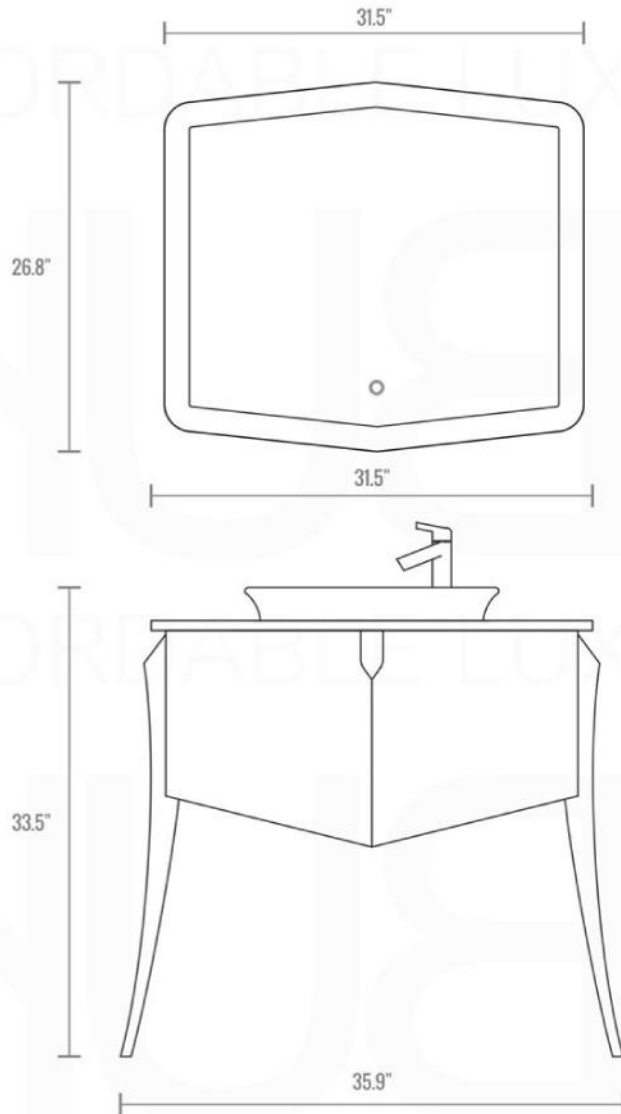

KUBE RISO 32" MODERN BATHROOM VANITY - WHITE (KR832)

- . Marine Veneer Construction Console w/ 2 Doors
- . Integrated European Soft-Closing hardware
- . Semi Recced Ceramic Sink with Overflow
- . Stainless Steel Legs

Dimensions:	width	depth	height
inches	35.9"	20.5"	33.5"
mm	911.3	520	850

NOTE: DIMENSIONS AND TECHNICAL DETAILS ARE SUBJECT TO CHANGE WITHOUT NOTICE