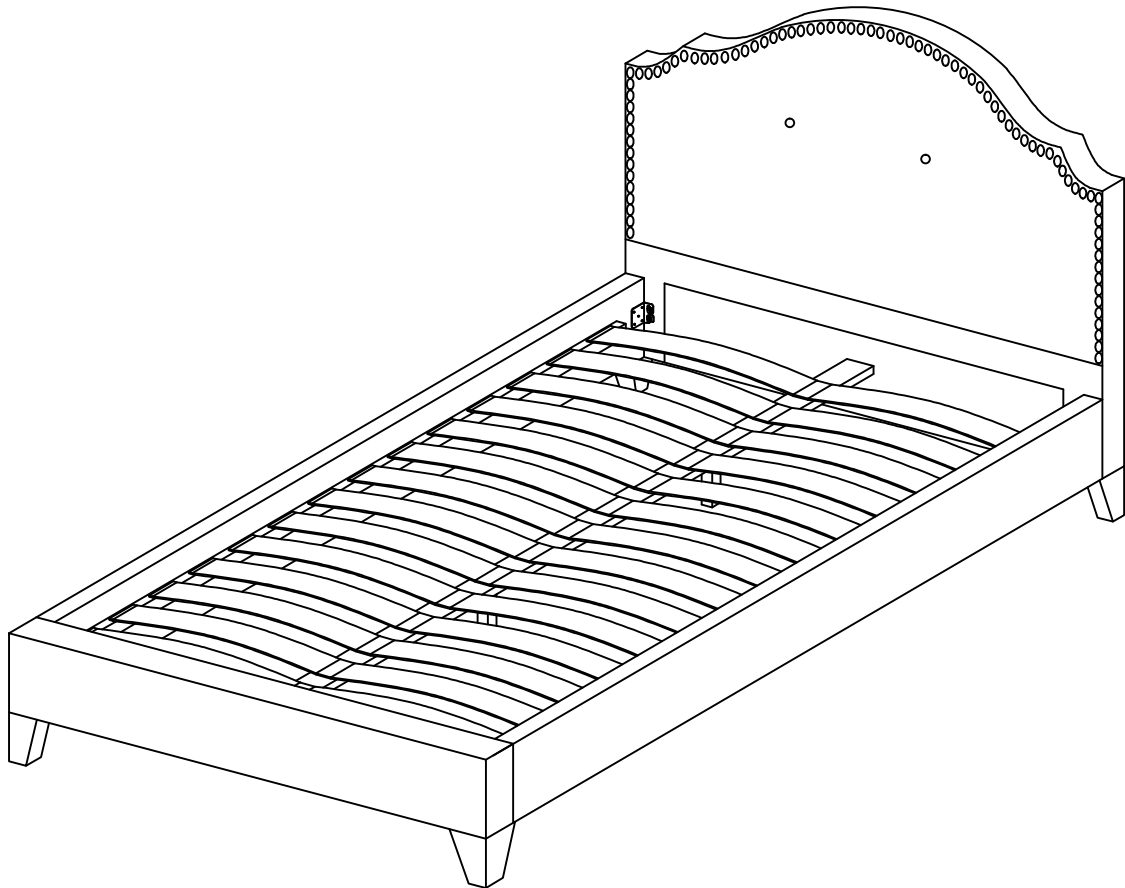

Sareer Furniture

Valencia 4'6" BED

Assembly Instructions