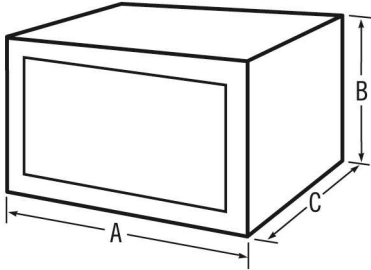

# New & Improved Steel Underbed Boxes

Measuring Guide

Underbed Boxes are designed to be mounted on the underside of the frame of medium and heavy-duty work trucks.

They can be used on trailers. Also in many other locations where space is available for storing heavy, bulky equipment.

## JOBBOX Black Steel Underbed Boxes

14" Tall x 12" Deep Models				
Length	Model #	A	B	C
24"	727980	24"	14"	12"
36"	728980	36"	14"	12"

14" Tall x 16" Deep Models				
Length	Model #	A	B	C
24"	729980	24"	14"	16"
36"	731980	36"	14"	16"

18" Tall x 18" Deep Models				
Length	Model #	A	B	C
18"	732980	18"	18"	18"
24"	733980	24"	18"	18"
30"	734980	30"	18"	18"
36"	735980	36"	18"	18"
48"	738980	48"	18"	18"
60"	739980	60"	18"	18"
72"	740980	72"	18"	18"