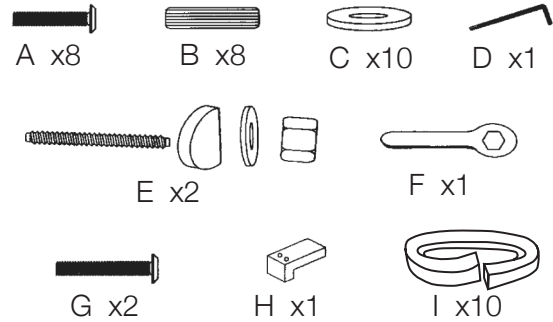

PLEASE NOTE: Check that you have received all components and hardware before assembling. If you are missing any parts, contact your retailer, or fax Euro Style at 415.455.8033.

Assembly Instructions Adara

1.

2.

3.

4.

During assembly, hand tighten screws only. When all screws are in place, then tighten completely.