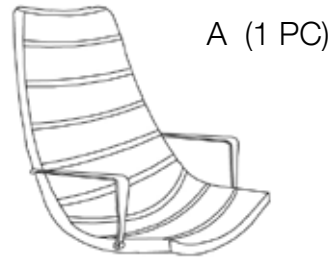

euro style™

Assembly Instructions DOMINO Lounge Chair

PLEASE NOTE: Check that you have received all components and hardware before assembling. If you are missing any parts, contact your retailer, or fax Euro Style at 415.455.8033.