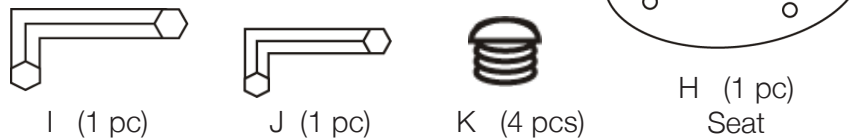

euro style™

Assembly Instructions

Rubin-B Bar Stool

During assembly, hand tighten screws only. When all screws are in place, then tighten completely.

PLEASE NOTE: Check that you have received all components and hardware before assembling. If you are missing any parts, contact your retailer, or fax Euro Style at 415.455.8033.