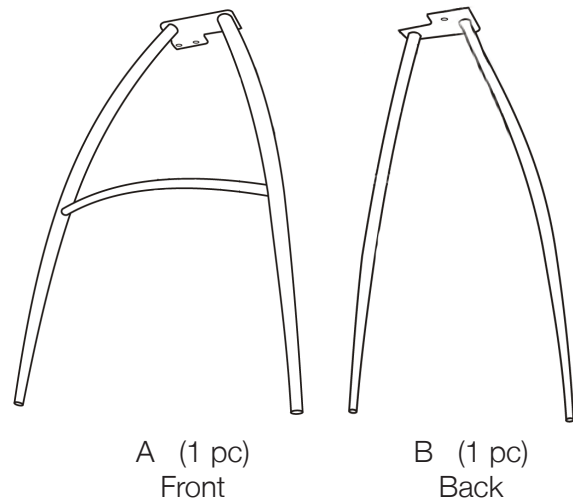

euro style™

Assembly Instructions

Rubin-B Bar Stool

During assembly, hand tighten screws only. When all screws are in place, then tighten completely.

PLEASE NOTE: Check that you have received all components and hardware before assembling. If you are missing any parts, contact your retailer, or fax Euro Style at 415.455.8033.