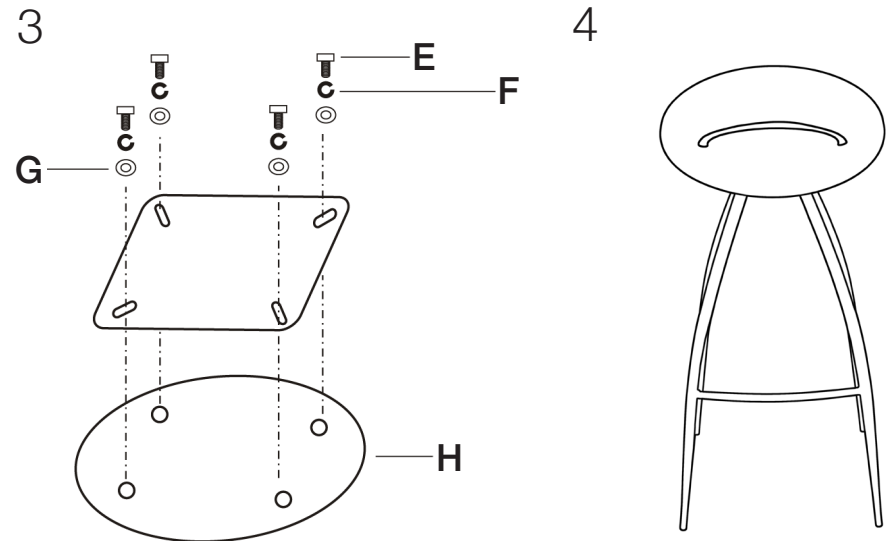

euro style™

Assembly Instructions

Rubin-B Bar Stool

During assembly, hand tighten screws only. When all screws are in place, then tighten completely.

PLEASE NOTE: Check that you have received all components and hardware before assembling. If you are missing any parts, contact your retailer, or fax Euro Style at 415.455.8033.