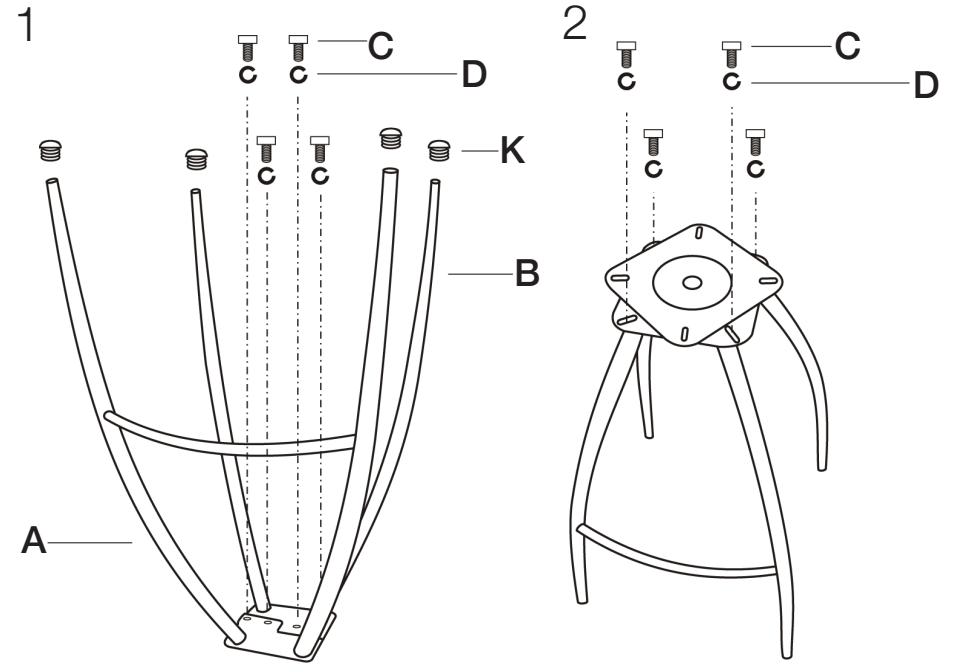

euro style™

Assembly Instructions

Rubin-B Bar Stool

During assembly, hand tighten screws only. When all screws are in place, then tighten completely.

PLEASE NOTE: Check that you have received all components and hardware before assembling. If you are missing any parts, contact your retailer, or fax Euro Style at 415.455.8033.