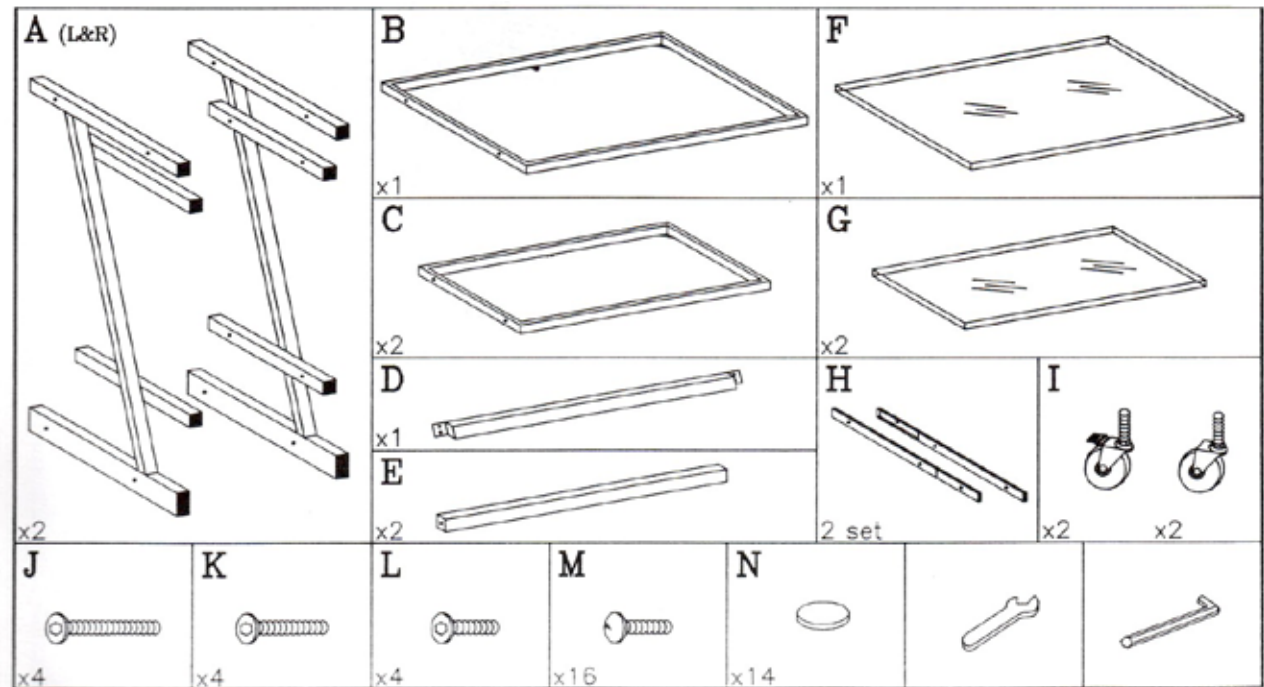

euro style

PLEASE NOTE: Check that you have received all components and hardware before assembling. If you are missing any parts, contact your retailer, or fax Euro Style at 415.455.8033.

Assembly Instructions Z Computer Cart

During assembly, hand tighten screws only. When all screws are in place, then tighten completely.